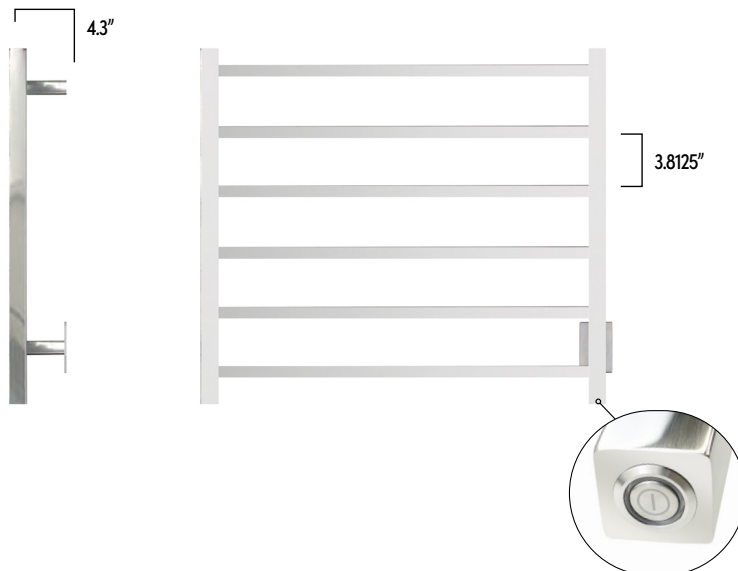

WarmlyYours 

Be Connected.
Be Warm. Be Radiant.

Tahoe 6 Towel Warmer - Hardwired Connection 120 VAC

The compact and economical Tahoe 6 towel warmer from WarmlyYours provides all of the functionality of larger models while taking up significantly less wall space. This wall-mounted model comes with a discrete power switch and a hardwired electrical connection (120 VAC), which means the Tahoe 6 will present a sleek profile when installed.

The 6 evenly spaced bars of this model deliver a heat output of 273 BTUs per hour, which will ensure your towels and bathrobes are warm and dry. The 304-stainless steel construction and highly polished finish make the Tahoe 6 as durable as it is elegant and functional.

This model comes with built-in TempSmart™ overheat protection to prevent the unit's surface temperature from exceeding 149°F (65°C).

Available in:

Polished
Stainless Steel

Dimensions
29.5" W x 26.7" H x 4.3" D

Product Information

Model	Finish	MSRP
TWS2-TAH06PH	Polished Stainless Steel	\$449

Specifications

Voltage:	120 volts
Watts:	80 watts
Number of Bars:	6
Construction Material:	304-stainless steel
Warranty:	5 years