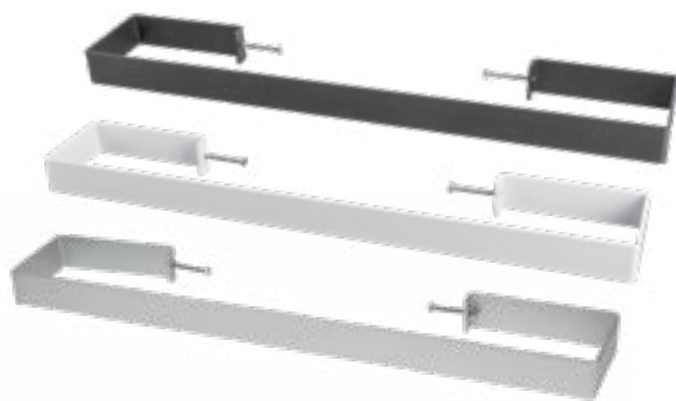

Ember 24" Towel Holder Bar

Up to two towel bars can be installed per Ember radiant panel. To keep installation simple, the towel bars can be quickly and easily attached to holes located on the backside of the vertically mounted panel.

For 47" x 24" models the 2 mounting points are 16 3/4" from top and bottom of the panel. For 35" x 24" models, the 2 mounting points are 9" from the bottom and top of the panel.

- This accessory works with all Ember radiant heating panels excluding the 35" x 12" Ember Flex Panel
- Available with brushed, white, or black finishes

SKU	Weight	Finish	MSRP
IP-EM-ACC-BAR	1.5 lb	Brushed	$69
IP-EM-ACC-BAR-BLK	1.5 lb	Black	$79
IP-EM-ACC-BAR-WHT	1.5 lb	White	$79