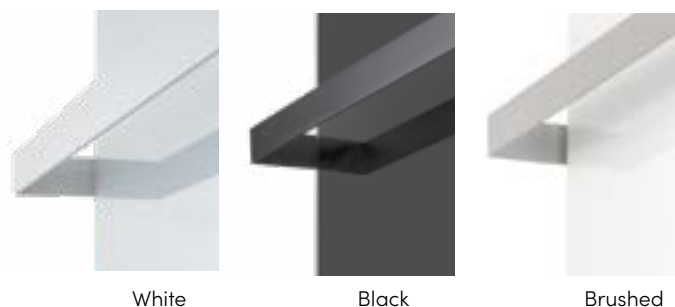

Ember 24" Towel Holder Bar

Up to two towel bars can be installed per Ember radiant panel. To keep installation simple, the towel bars can be quickly and easily attached to holes located on the backside of the vertically mounted panel.

For 47" x 24" models the 2 mounting points are 16 3/4" from top and bottom of the panel. For 35" x 24" models, the 2 mounting points are 9" from the bottom and top of the panel.

- This accessory works with all Ember radiant heating panels excluding the 35" x 12" Ember Flex Panel
- Available with brushed, white, or black finishes

SKU	Weight	Finish	MSRP
IP-EM-ACC-BAR	1.5 lb	Brushed	$69
IP-EM-ACC-BAR-BLK	1.5 lb	Black	$79
IP-EM-ACC-BAR-WHT	1.5 lb	White	$79