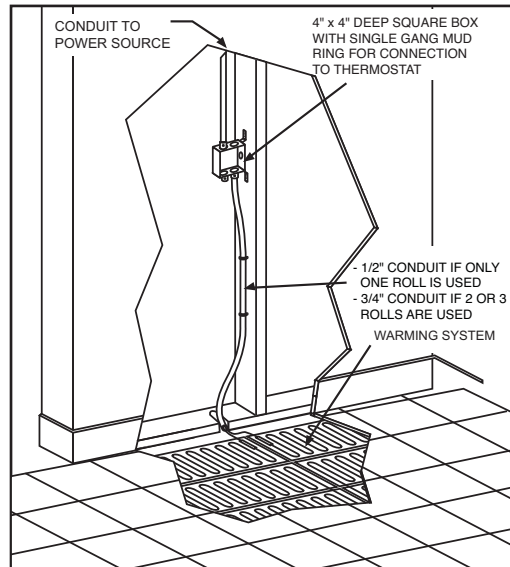

FOR ELECTRICIAN

ELECTRICAL ROUGH-IN

FROM POWER SOURCE 120V

ENSURE THE SYSTEM IS GROUNDED