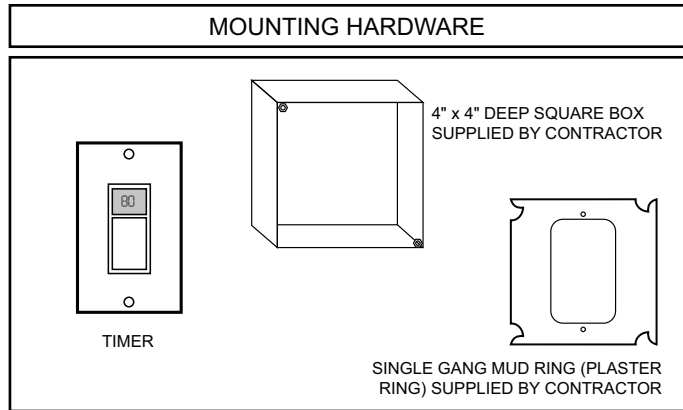

FOR ELECTRICIAN

ELECTRICAL ROUGH-IN

FROM POWER SOURCE 120V

ENSURE THE SYSTEM IS GROUNDED