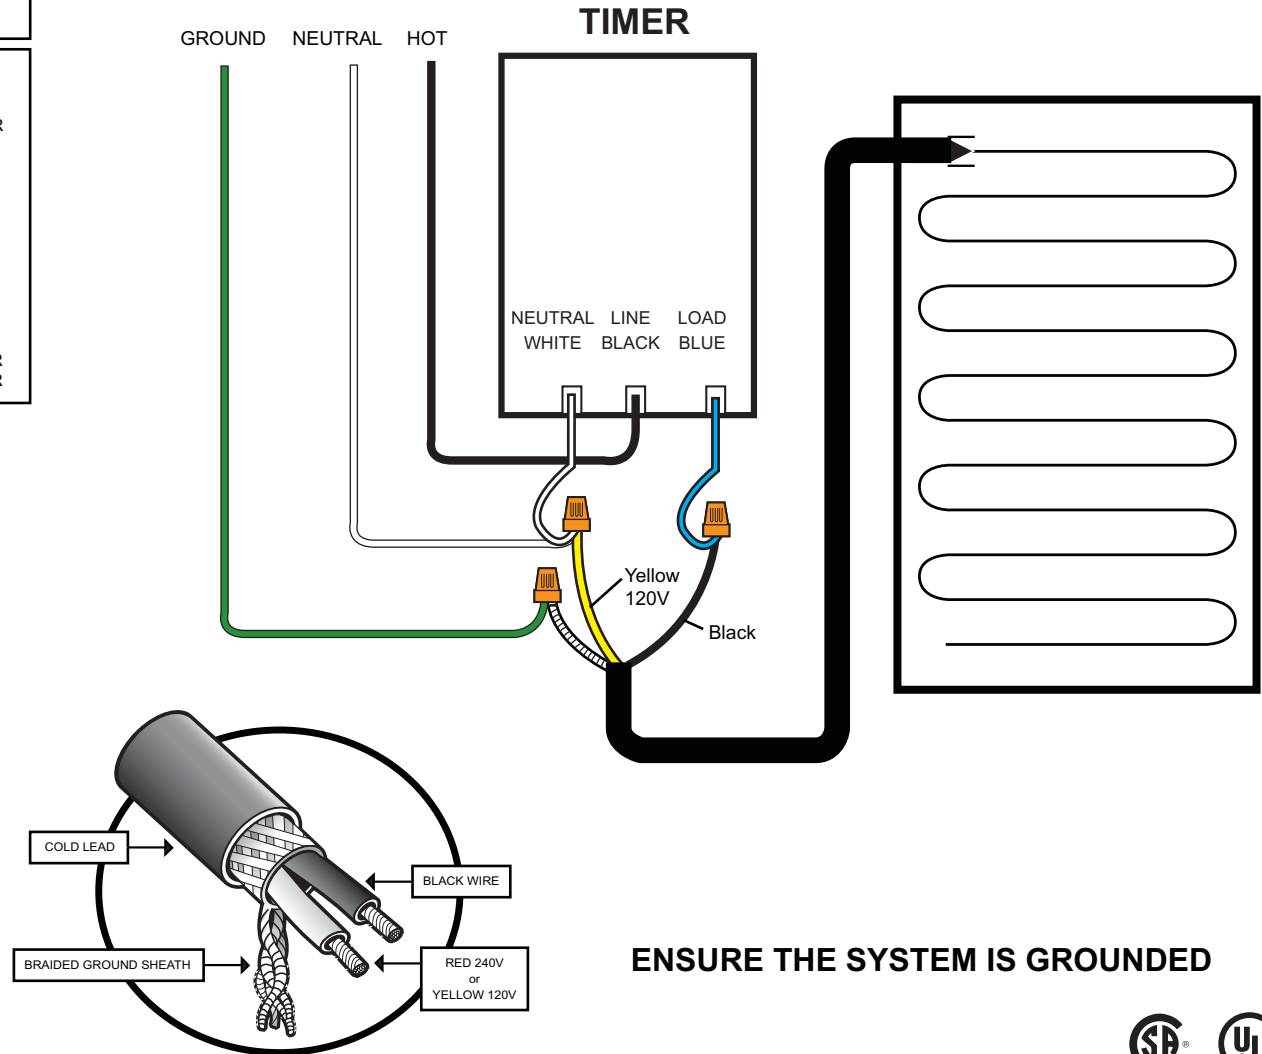

FOR ELECTRICIAN

ELECTRICAL ROUGH-IN

FROM POWER SOURCE 120V

ENSURE THE SYSTEM IS GROUNDED