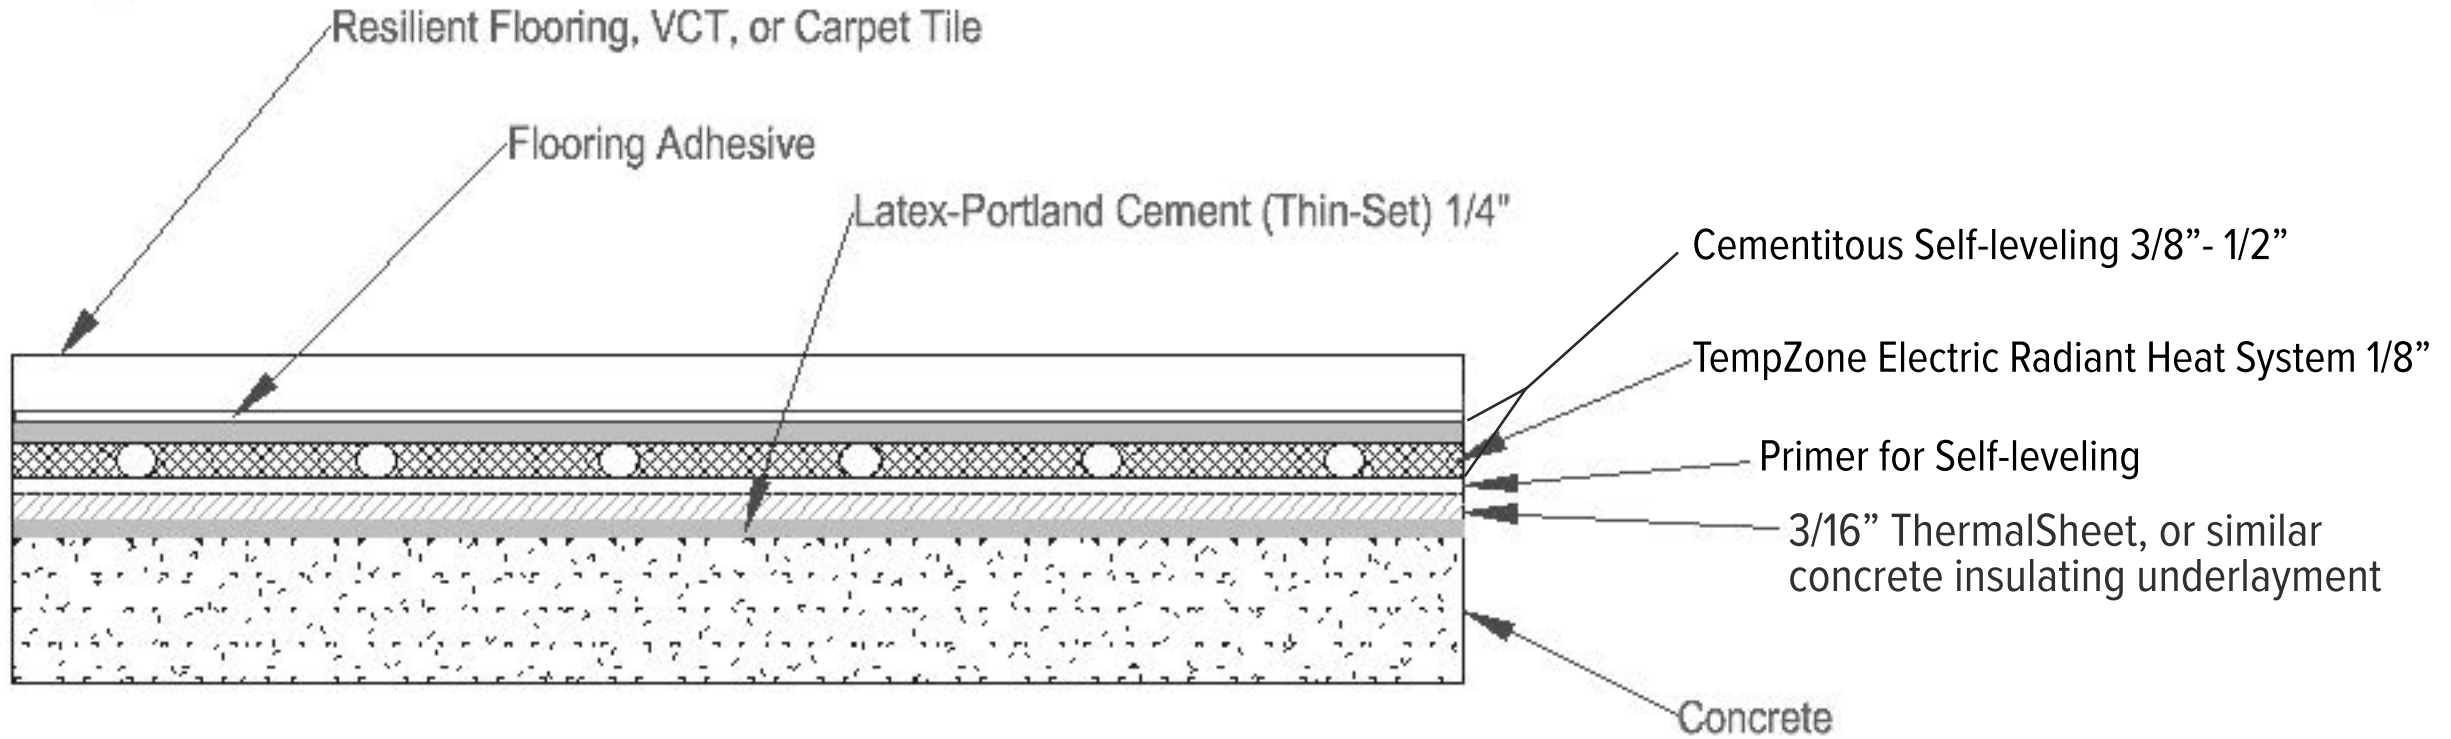

WarmlyYours

Be Connected.

Be Warm. Be Radiant.

SCALE: N.T.S.

Application : Resilient Flooring, VCT, or Carpet Tile / Insulated Concrete

Company : WarmlyYours PH: 1-800-875-5285 FAX: 1-800-408-1100

Product : TempZone