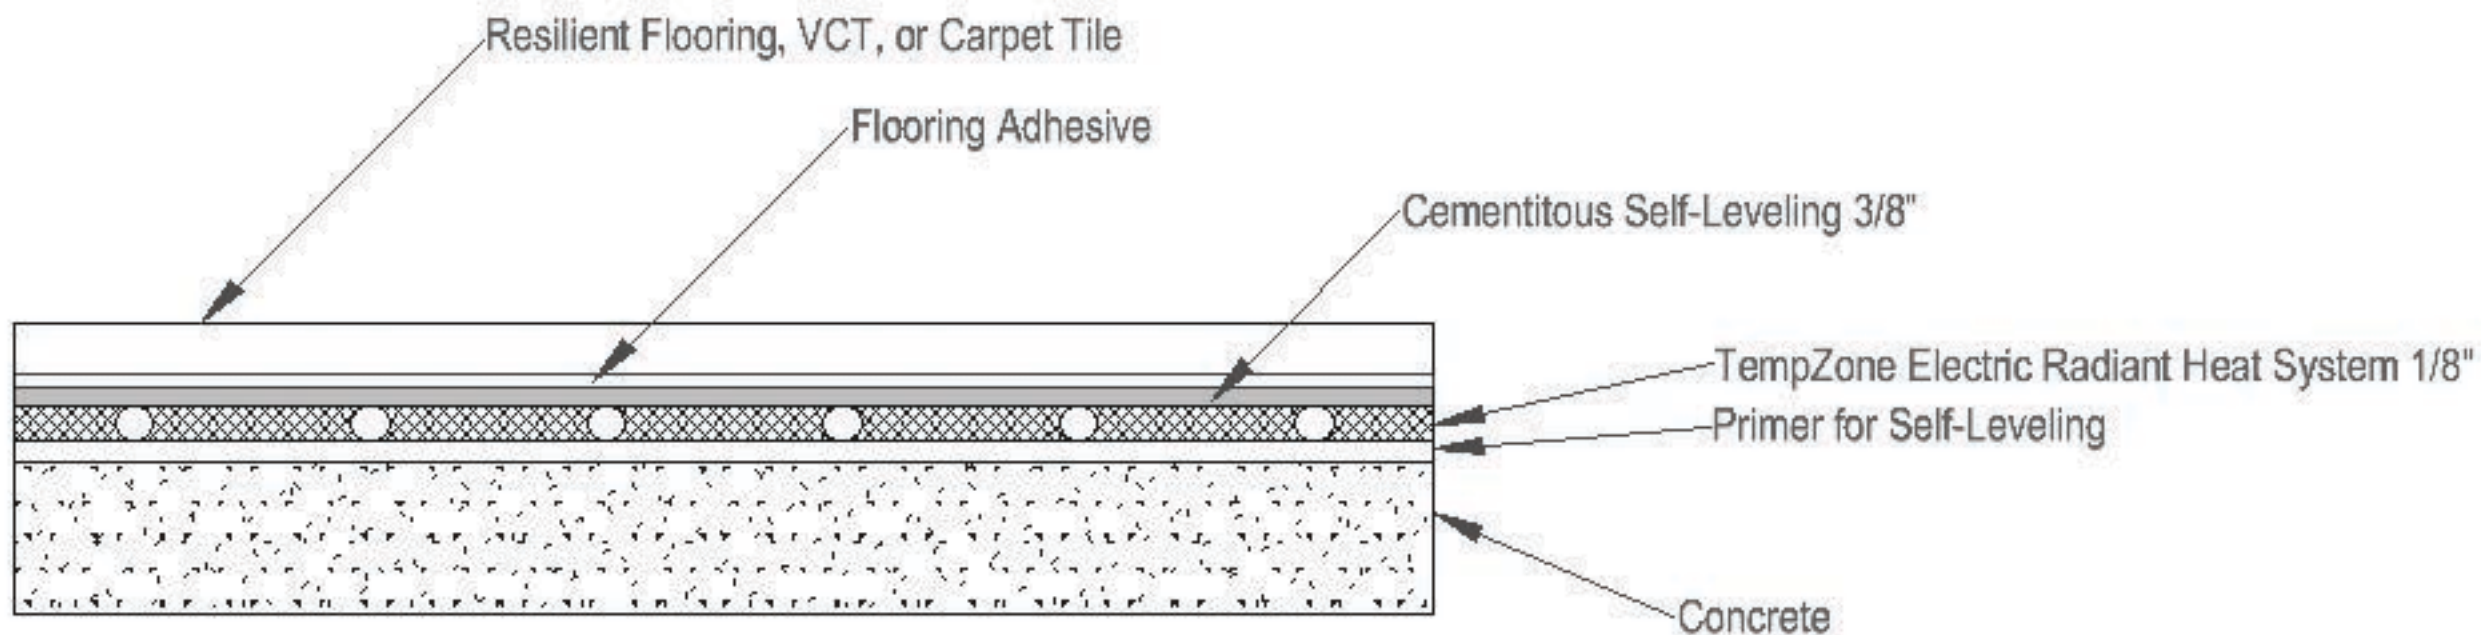

WarmlyYours

Be Connected.

Be Warm. Be Radiant.

SCALE: N.T.S.

Application : Resilient Flooring, VCT, or Carpet Tile / Concrete

Company : WarmlyYours PH: 1-800-875-5285 FAX: 1-800-408-1100

Product : TempZone