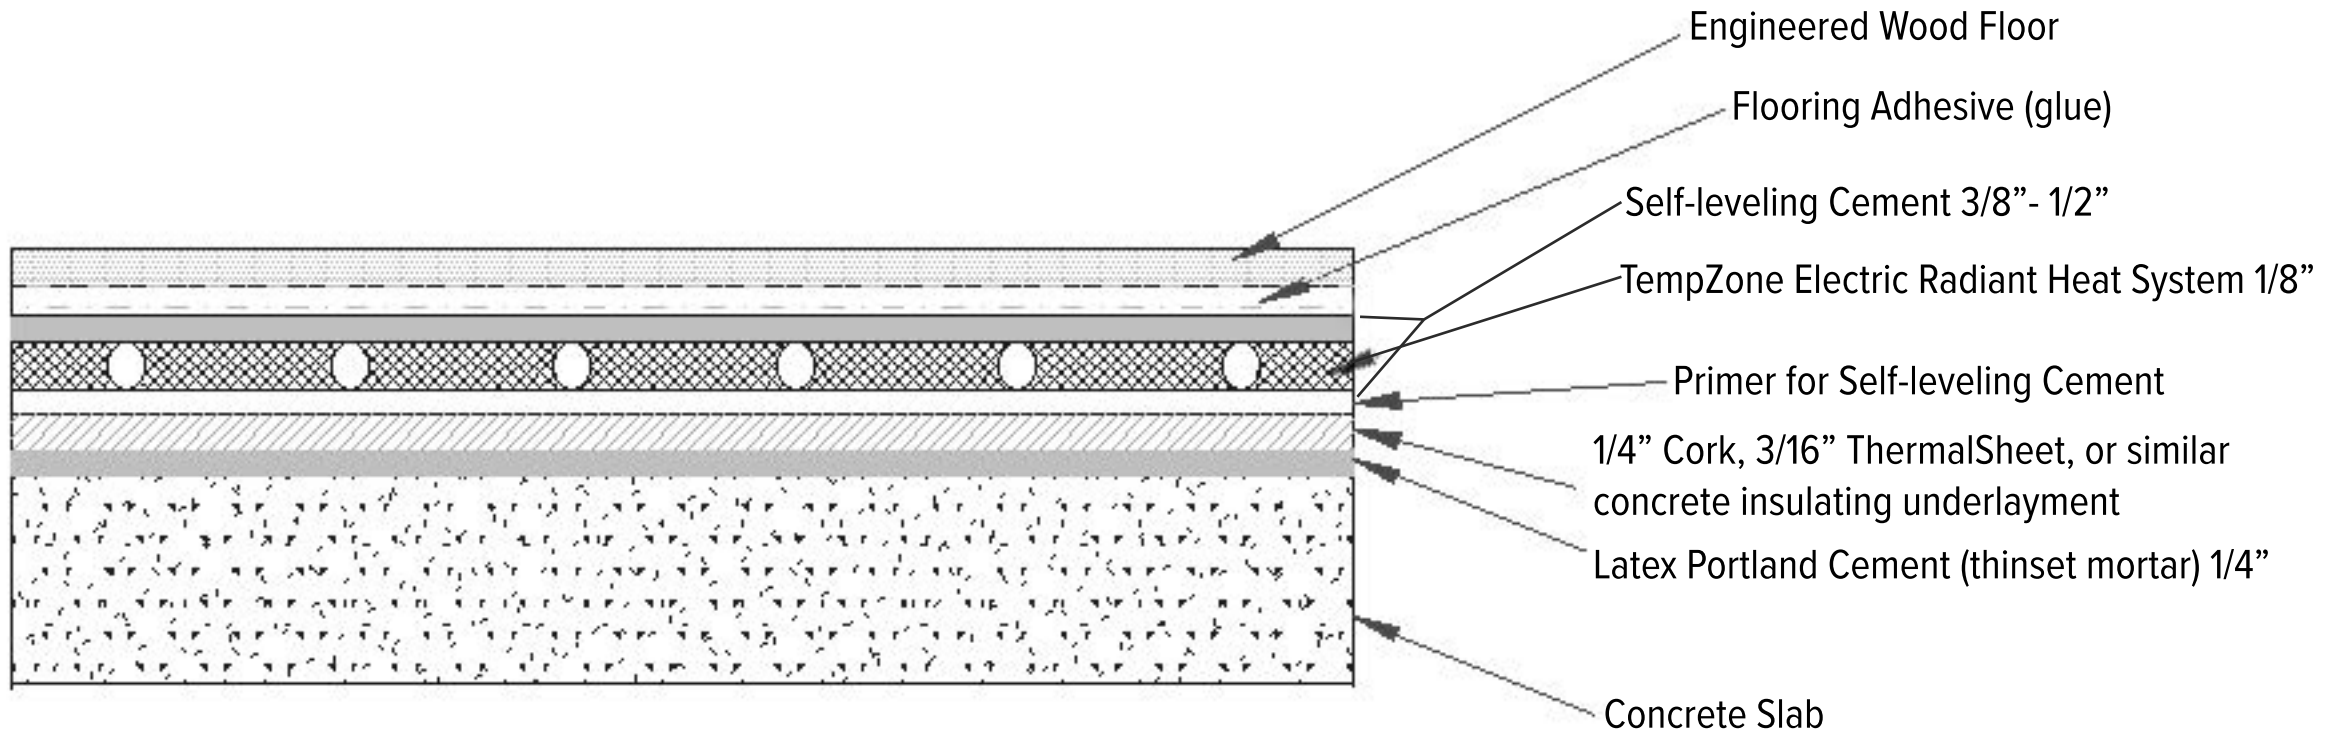

WarmlyYours

Be Connected.

Be Warm. Be Radiant.

SCALE: N.T.S.

Application : Glued Engineered Wood over Insulated Concrete.

Company : WarmlyYours PH: 1-800-875-5285 FAX: 1-800-408-1100

Product : Tempzone