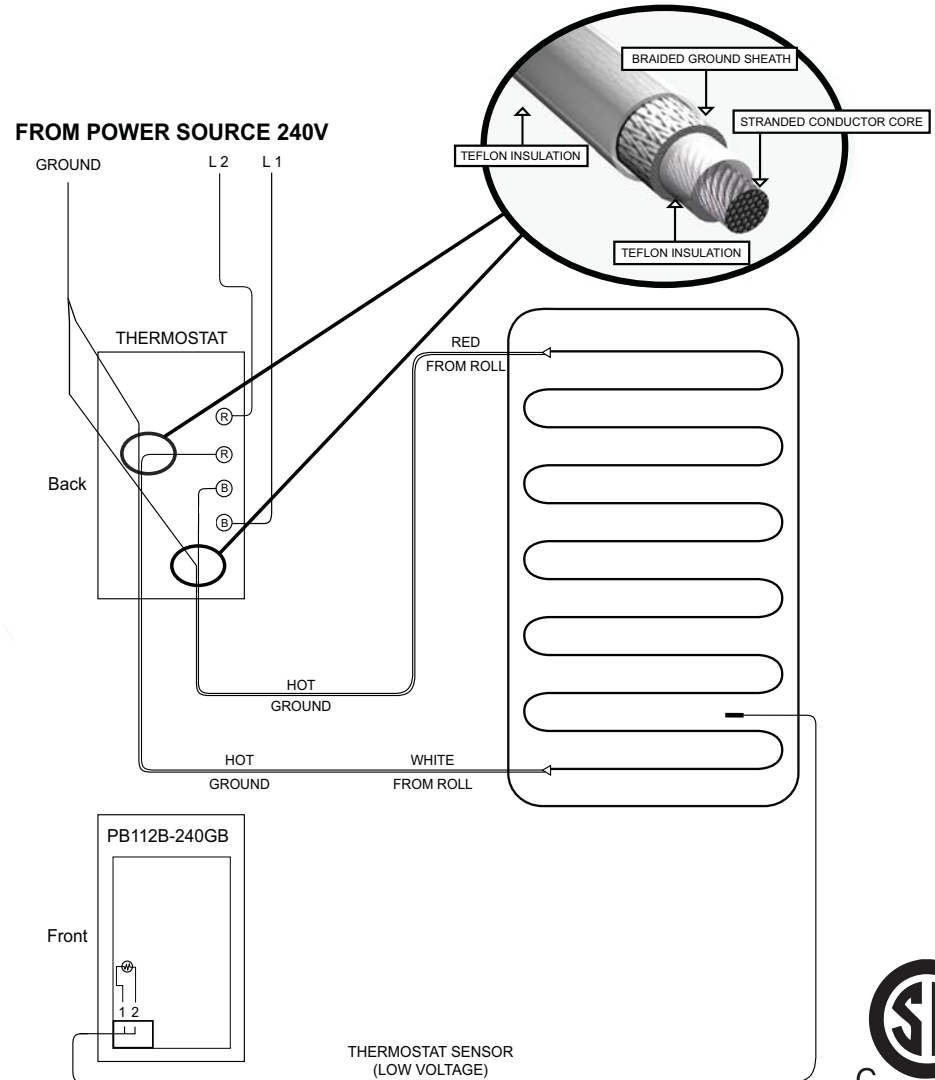

WARMLY YOURS
MAKING COMFORT EASY

WIRING DIAGRAM
FOR 240V TEMPZONE WITH
THERMOSTAT
Item #: TH115-B-240GB

THERMOSTAT

FOR ELECTRICIAN

ELECTRICAL ROUGH-IN

ENSURE THE SYSTEM IS GROUNDED

30035-C 04/08