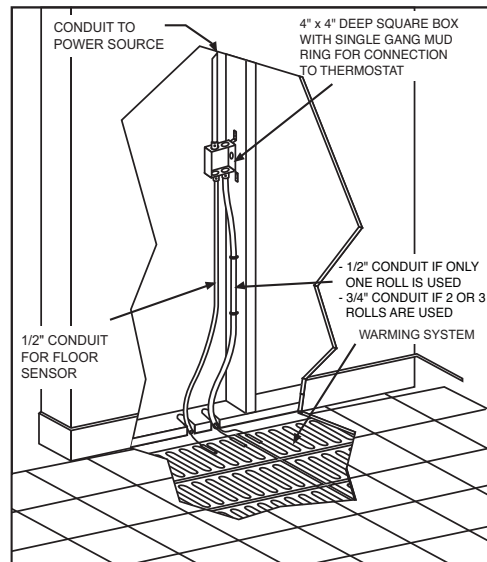

WARMLY YOURS
MAKING COMFORT EASY

WIRING DIAGRAM
FOR 240V TEMPZONE WITH
THERMOSTAT
Item #: TH115-B-240GB

THERMOSTAT

FOR ELECTRICIAN

ELECTRICAL ROUGH-IN

ENSURE THE SYSTEM IS GROUNDED

30035-C 04/08