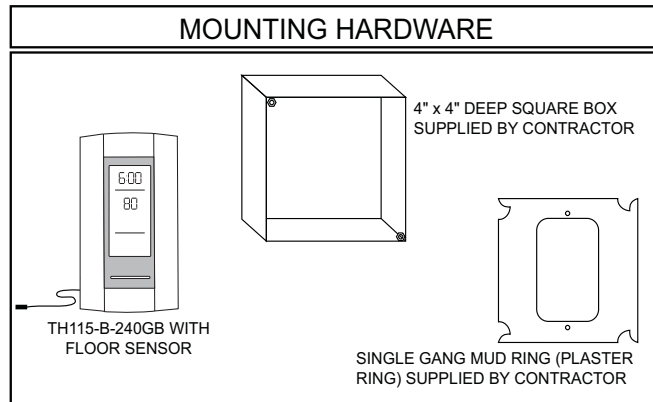

WARMLY YOURS
MAKING COMFORT EASY

WIRING DIAGRAM
FOR 240V TEMPZONE WITH
THERMOSTAT
Item #: TH115-B-240GB

THERMOSTAT

FOR ELECTRICIAN

ELECTRICAL ROUGH-IN

ENSURE THE SYSTEM IS GROUNDED

30035-C 04/08