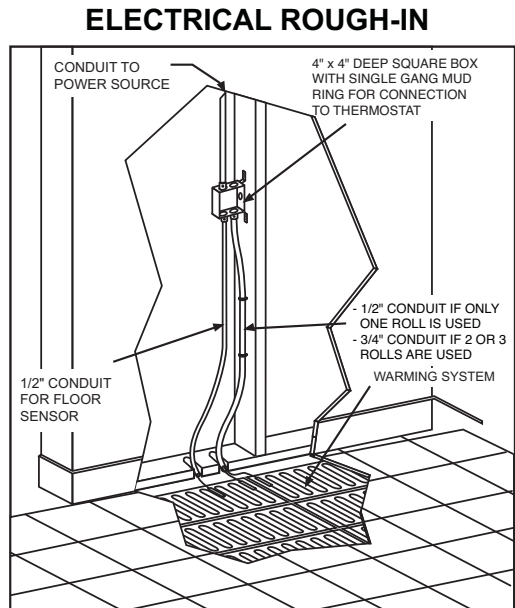

WARMLY YOURS
MAKING COMFORT EASY

WIRING DIAGRAM

FOR 120V TEMPZONE WITH SMARTSTAT™
ITEM #: TH115-B-120GA

FOR ELECTRICIAN

ENSURE THE SYSTEM IS GROUNDED