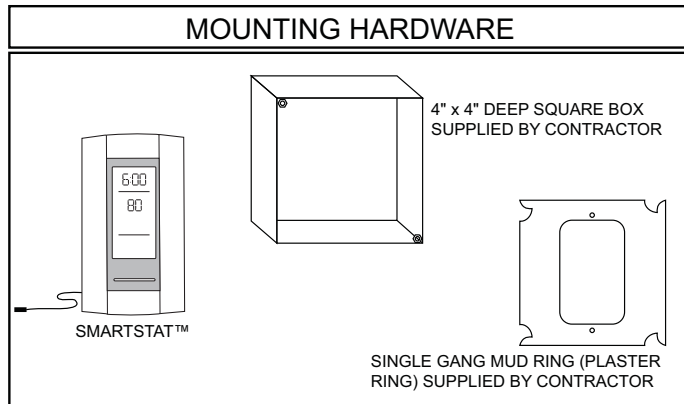

WARMLY YOURS
MAKING COMFORT EASY

WIRING DIAGRAM

FOR 120V TEMPZONE WITH SMARTSTAT™
ITEM #: TH115-B-120GA

FOR ELECTRICIAN

ENSURE THE SYSTEM IS GROUNDED