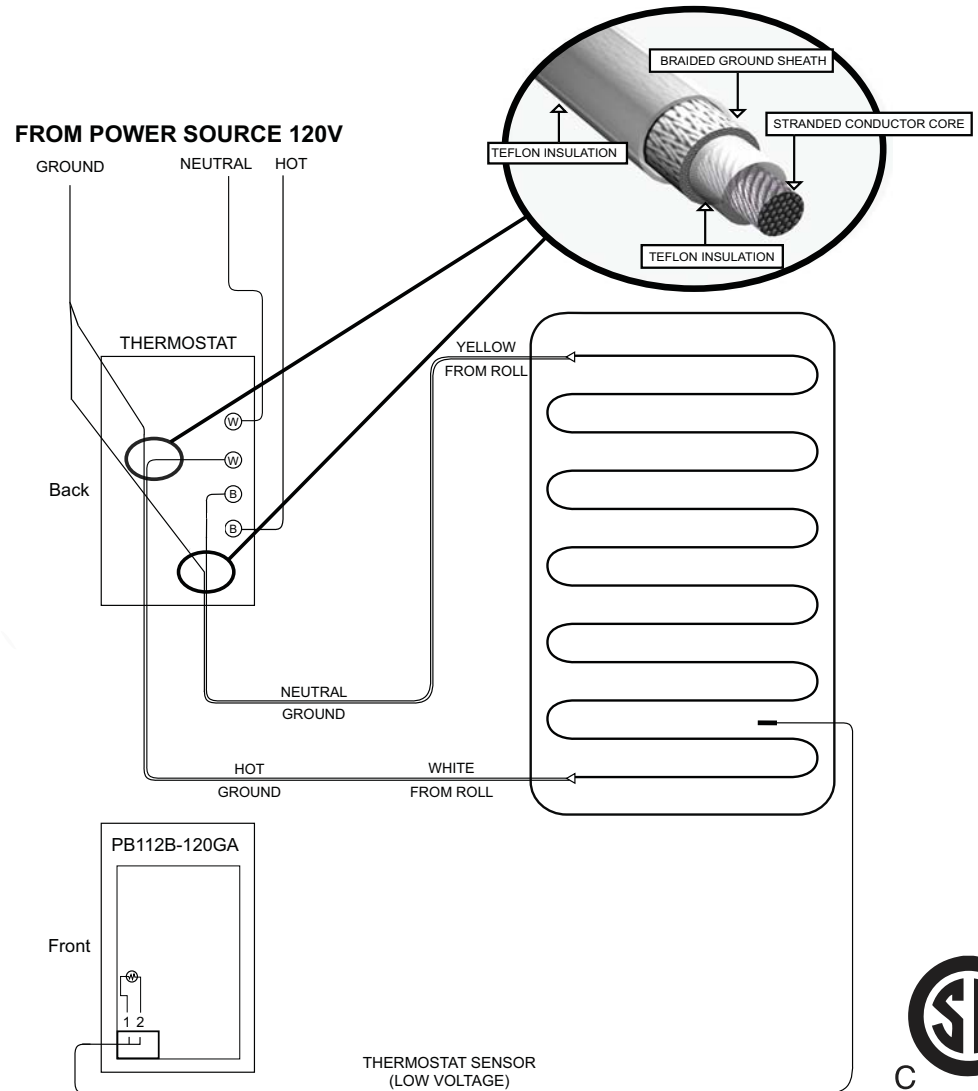

WARMLY YOURS
MAKING COMFORT EASY

WIRING DIAGRAM

FOR 120V TEMPZONE WITH SMARTSTAT™
ITEM #: TH115-B-120GA

FOR ELECTRICIAN

ENSURE THE SYSTEM IS GROUNDED