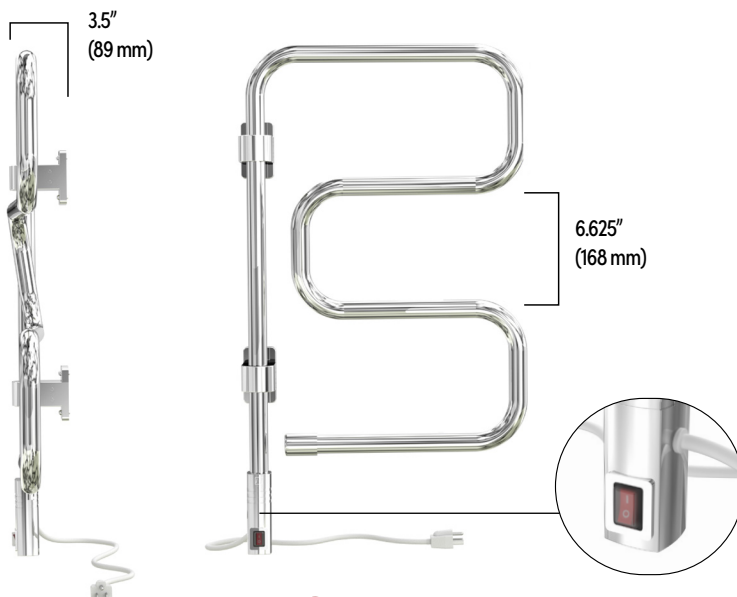

The Elements towel warmer features four rounded bars that pivot on wall mounts, allowing for convenient access when you need it and compact storage when you don't. The polished finish on this chrome towel warmer makes the unit easy to clean.

At 120 volts, it plugs into a standard household outlet and is operated with a built-in on/off switch. The Elements Towel Warmer generates 60 watts to gently heat a large bath towel. It makes a great addition to any sized bathroom or budget.

Available in:

Polished
Chrome

Dimensions

16.3" W x 28.5" H x 3.5" D
414 mm W x 724 mm H x 89 mm D

Product Information

Model	Finish	MSRP
TW-E4PCP	Polished Chrome	\$229

Specifications

Voltage:	120 volts
Watts:	60 watts
Number of Bars:	4
Cord Length:	60"
Construction Material:	Chrome-plated steel
Warranty:	2 years

Features

- ✓ **Serpentine Bar Pattern:** The unique design of the Elements provides 4 heated towel bars arranged in a sleek and attractive pattern
- ✓ **Plug-in:** The wall-mounted Elements comes with a plug-in connection for 120 VAC
- ✓ **Compact Design:** This towel warmer's small footprint is great for areas with less available wall-space
- ✓ **Swiveling Body:** The main, heated body of the Elements can swivel for even greater flexibility