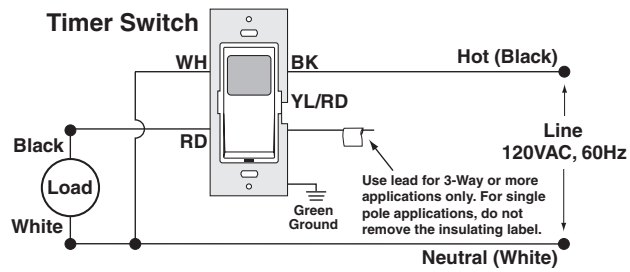

WARRANTY INFORMATION

- Limited Five-Year Warranty

DIMENSIONAL DRAWINGS

WIRING DIAGRAMS

DDS15

Single Pole Wiring Application

Leviton Mfg. Co., Inc.

201 North Service Road Melville, NY 11747 Tech Line: 1-800-824-3005 Fax: 1-800-832-9538 www.leviton.com/timers
 © 2018 Leviton Manufacturing Co., Inc. All rights reserved. Subject to change without notice.

WIRING DIAGRAMS

VPT24

Single Pole Wiring Application

LTTxx Series

Single Pole Wiring Application

Leviton Mfg. Co., Inc.

201 North Service Road Melville, NY 11747 Tech Line: 1-800-824-3005 Fax: 1-800-832-9538 www.leviton.com/timers
 © 2018 Leviton Manufacturing Co., Inc. All rights reserved. Subject to change without notice.