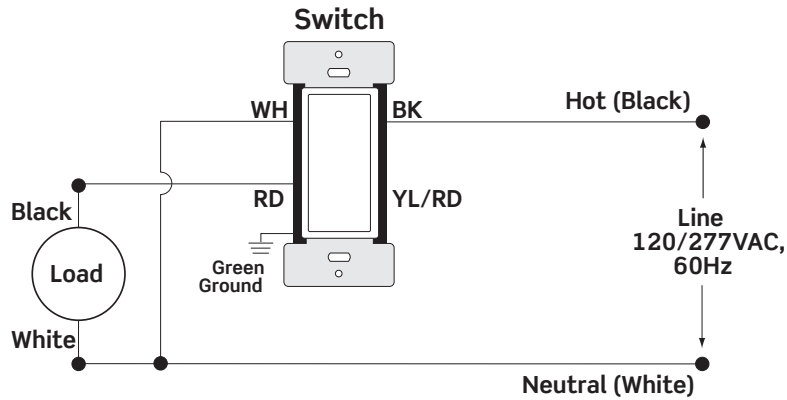

WARRANTY INFORMATION

- Limited Five-Year Warranty

DIMENSIONAL DRAWINGS

WIRING DIAGRAMS

DDS15

Single Pole Wiring Application

Leviton Mfg. Co., Inc.

201 North Service Road Melville, NY 11747 Tech Line: 1-800-824-3005 Fax: 1-800-832-9538 www.leviton.com/timers
 © 2018 Leviton Manufacturing Co., Inc. All rights reserved. Subject to change without notice.

WIRING DIAGRAMS

VPT24

Single Pole Wiring Application

LTTxx Series

Single Pole Wiring Application

Leviton Mfg. Co., Inc.

201 North Service Road Melville, NY 11747 Tech Line: 1-800-824-3005 Fax: 1-800-832-9538 www.leviton.com/timers
 © 2018 Leviton Manufacturing Co., Inc. All rights reserved. Subject to change without notice.