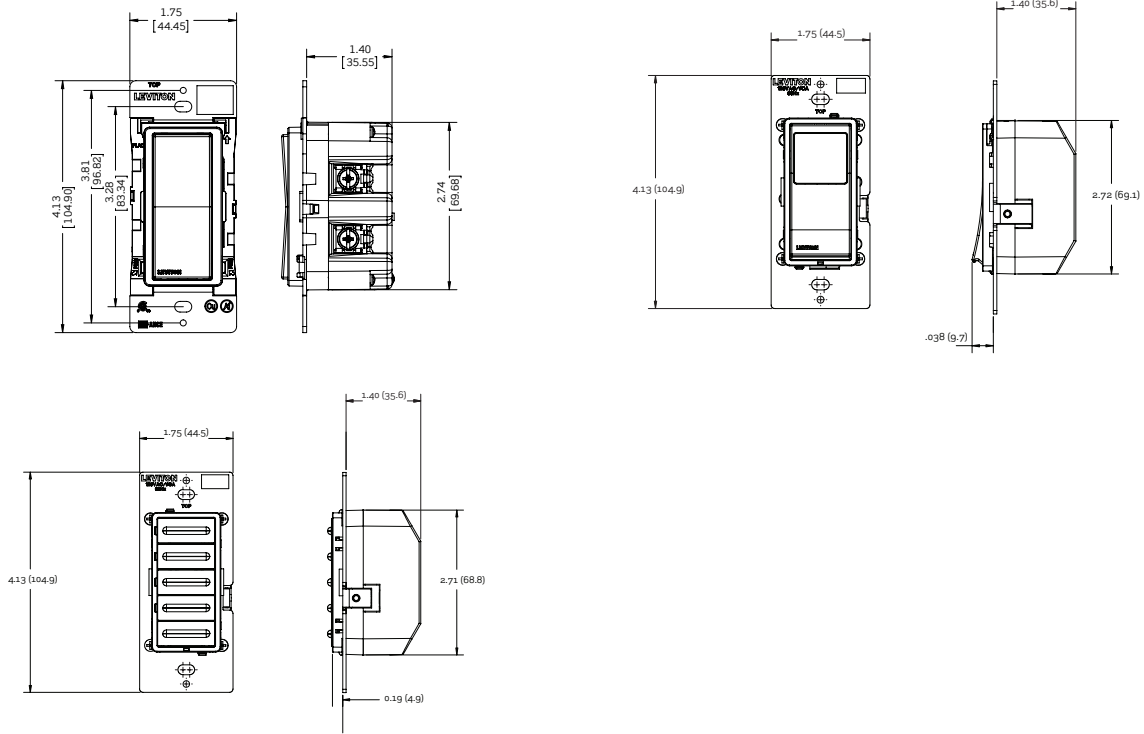

WARRANTY INFORMATION

- Limited Five-Year Warranty

DIMENSIONAL DRAWINGS

WIRING DIAGRAMS

DDS15

Single Pole Wiring Application

Leviton Mfg. Co., Inc.

201 North Service Road Melville, NY 11747 Tech Line: 1-800-824-3005 Fax: 1-800-832-9538 www.leviton.com/timers
 © 2018 Leviton Manufacturing Co., Inc. All rights reserved. Subject to change without notice.