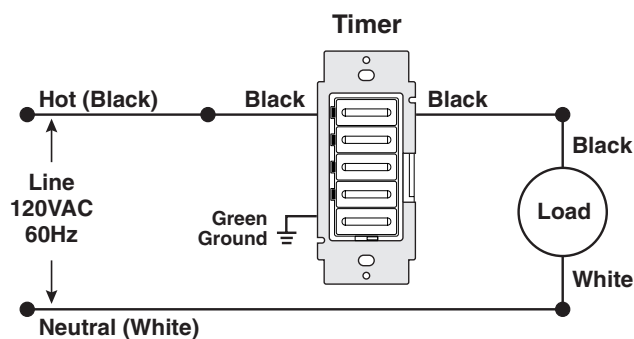

WIRING DIAGRAMS

VPT24

Single Pole Wiring Application

LTTxx Series

Single Pole Wiring Application

Leviton Mfg. Co., Inc.

201 North Service Road Melville, NY 11747 Tech Line: 1-800-824-3005 Fax: 1-800-832-9538 www.leviton.com/timers
 © 2018 Leviton Manufacturing Co., Inc. All rights reserved. Subject to change without notice.