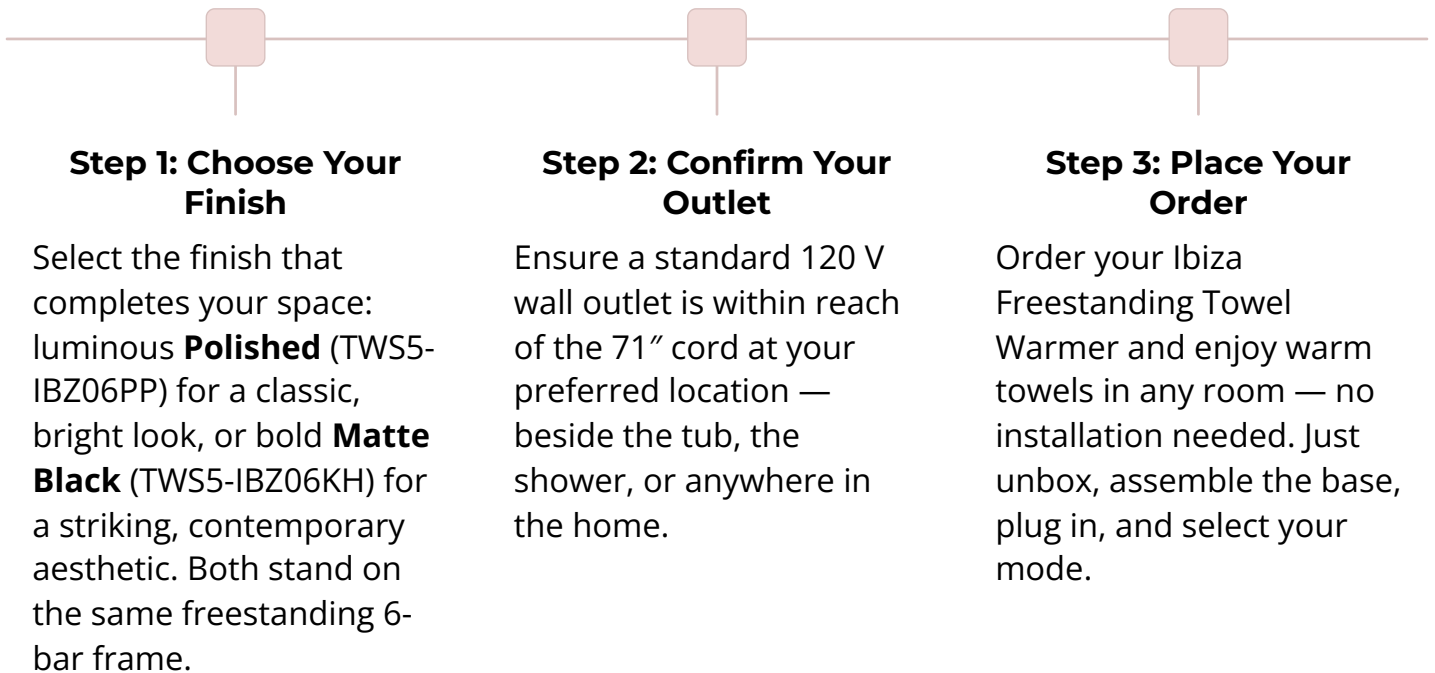

ORDER INFORMATION

How to Order — It's Easy!

Choose your finish and place your order — because the Ibiza is freestanding and plug-in, there's no wall space to measure or electrician to schedule. The Ibiza Freestanding Towel Warmer is available in luminous Polished Stainless Steel and bold Matte Black, both on the same elegant 6-bar freestanding frame.

GOOD TO KNOW: The Ibiza is fully portable. Because it simply plugs in, you can move it between rooms or take it with you — no permanent installation.

Questions about whether the Ibiza is the right fit for your space? Contact us — we're happy to help you choose the perfect towel warmer and finish.

[Contact Us](#)