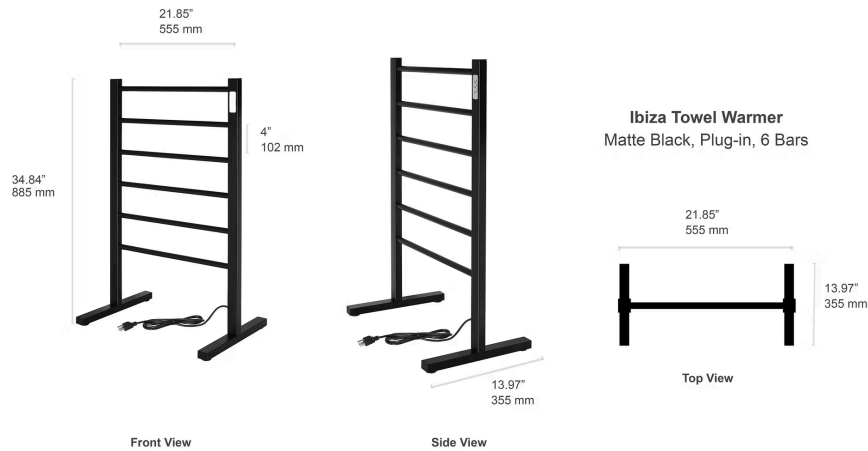

PRODUCT SPECIFICATIONS

Product Specifications

Explore the engineering behind the Ibiza's portable, freestanding design. The following specifications are shared across both finishes — for the performance figures unique to each finish, see the finish comparison on the following page. From its premium 304-grade stainless steel construction to its IP55 moisture rating and TempSmart™ safe-touch heating, every specification reflects our commitment to durable, safe, and flexible radiant warmth.

Ibiza Freestanding Towel Warmer — Plug-in, 6 Bars

Connection	Plug-In (Freestanding)
Voltage	120 V
Plug Type	NEMA 5-15 (Type B)
Cord Length	71"
Bar Shape / Count	Round / 6 Bars (Evenly Spaced)
Integrated Control	On/Off · 2-Hour · 4-Hour
Dimensions (W × H × D)	21.85" × 34.84" × 13.97" (55.5 cm × 88.5 cm × 35.5 cm)
Weight	10.2 lbs / 4.6 Kg
TempSmart Safety Limit	149°F – 167°F / 65°C – 75°C
Ingress Protection	IP55
Listing	cULus Listed
Warranty	5-Year Limited Warranty