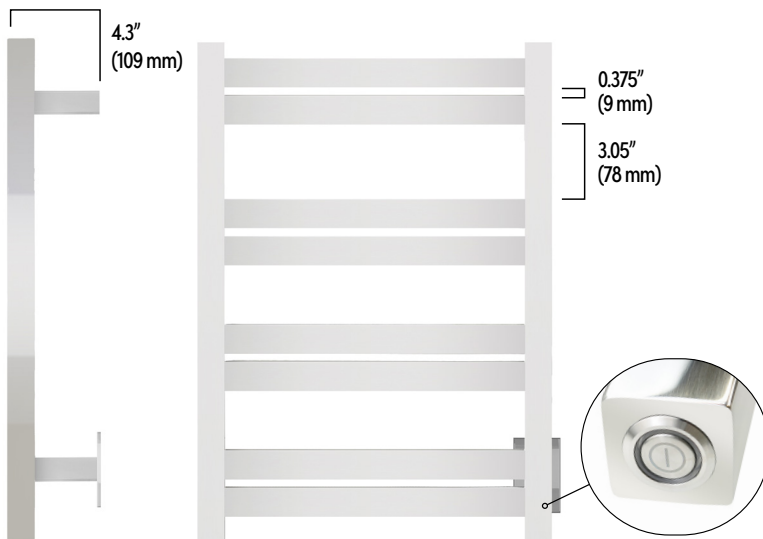

### Dimensions

20.4" W x 27.5" H x 4.3" D  
518 mm W x 699 mm H x 109 mm D

### Specifications

Voltage:	120 volts
Watts:	105 watts
Number of Bars:	8
Construction Material:	304-stainless steel (Polished) or 201-stainless steel (Matte Black)
Warranty:	5 years