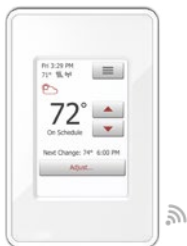

WarmlyYours nSpiration Series of Controls

Sometimes all you need is a little nSpiration to find the best control for your heating system.

1

nSpire Touch WiFi

WiFi Programmable Touchscreen Thermostat (UWG4-4999)

- ✓ Control via Phone/Web
- ✓ 3.5" Color Touchscreen
- ✓ 7-day Programmable
- ✓ Energy Log
- ✓ Setup Wizard
- ✓ QR Code Support
- ✓ Child Lock
- ✓ Floor Sensor Compatibility (10kΩ, 12kΩ, custom)

\$389 MSRP

- ✓ 3.5" Color Touchscreen
- ✓ 7-day Programmable
- ✓ Energy Log
- ✓ Setup Wizard
- ✓ QR Code Support
- ✓ Child Lock
- ✓ Floor Sensor Compatibility (10kΩ, 12kΩ, custom)
- ✓ Available in white and black