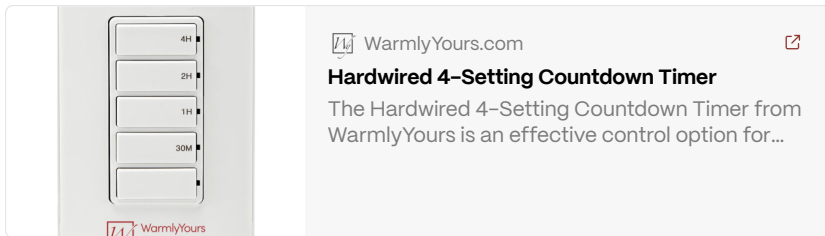

CONTROL OPTIONS

SMART HEATING

Towel Warmer Control Options

Enhance your daily ritual with effortless control over your towel warmer. Whether you prefer the simplicity of a manual switch or the sophistication of smart home integration, our range of control options ensures your towels are perfectly warm, exactly when you need them.

Simple timer, no programming. Select one of four preset countdown durations (30 min, 1 hr, 2 hr, 4 hr) — the warmer shuts off automatically.

GK16-30090-0006 | $89