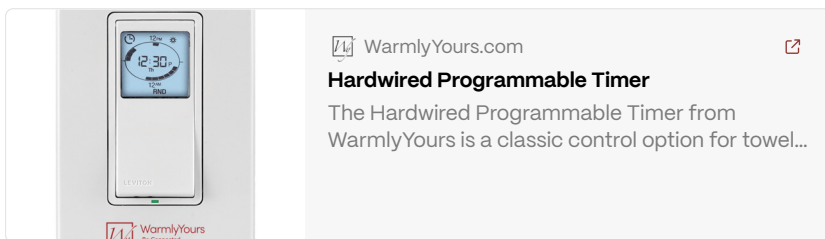

CONTROL OPTIONS

SMART HEATING

Towel Warmer Control Options

Enhance your daily ritual with effortless control over your towel warmer. Whether you prefer the simplicity of a manual switch or the sophistication of smart home integration, our range of control options ensures your towels are perfectly warm, exactly when you need them.

Simple timer, no programming. Select one of four preset countdown durations (30 min, 1 hr, 2 hr, 4 hr) — the warmer shuts off automatically.

GK16-30090-0006 | \$89

Scheduled daily heating. Program up to 50 on/off events on a 7-day schedule with a backlit LCD display.

GK16-30090-0002 | \$119

Smart home & voice control. Control remotely via the My Leviton app. Compatible with Amazon Alexa and Google Assistant — no hub required.

GK16-30090-0003 | \$139

 Hardwired controls are compatible with hardwired installations only. For plug-in installations, contact us for plug-in timer options.