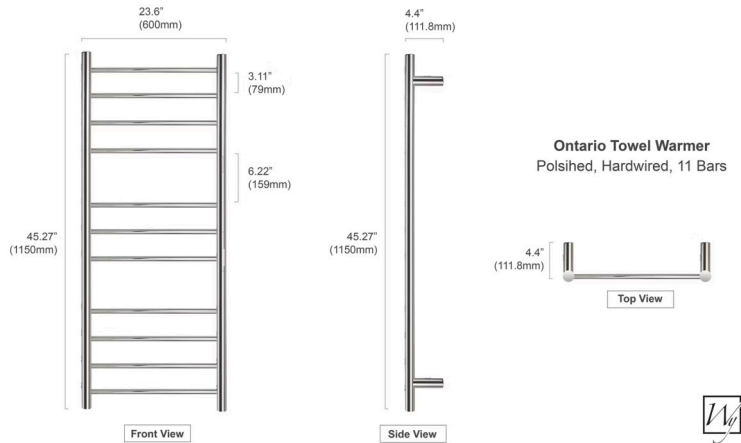

PRODUCT SPECIFICATIONS

Product Specifications

Explore the engineering behind the Ontario XL's grand, 11-bar design. From its high-performance heating capacity to its precise vertical dimensions, these specifications ensure a perfect fit and seamless integration into your luxury space.