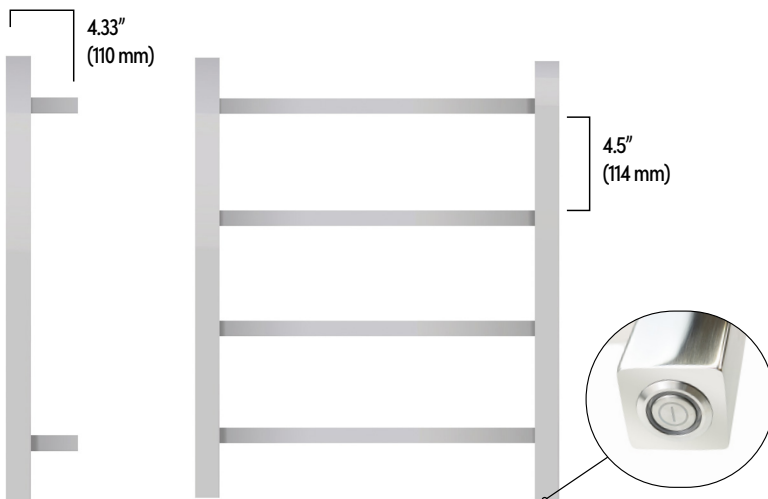

The 4 evenly spaced bars have a heat output of 119 BTUs per hour, which means this unit will not only warm your towels and bathrobes but it can also dry them between uses.

This wall-mounted model, with its plug-in connection, is very DIY-friendly and its 304-stainless steel construction means that the Palma is durable and easy to maintain. The square bars, linear design, and highly polished finish means this unit will be a functional and attractive addition to any room.

This model comes with built-in TempSmart™ overheat protection to prevent the unit's surface temperature from exceeding 149°F (65°C).

Available in:

Polished
Stainless Steel

Dimensions

17.71" W x 19.68" H x 4.33" D
450 mm W x 500 mm H x 110 mm D

Product Information

Model	Finish	MSRP
TWS2-PLM04PP	Polished Stainless Steel	\$399

Specifications

Voltage:	120 volts
Watts:	35 watts
Number of Bars:	4
Cord Length:	71" (180.3 cm)
Construction Material:	304-stainless steel
Warranty:	5 years

Features

- ✓ **Compact 4-Bar Design:** The Palma towel warmer uses 4 polished chrome stainless steel bars to evenly distribute heat, and is best suited to warming one towel at a time
- ✓ **Plug-In:** This wall-mounted, plug-in model features a 5.9-foot long cord and plugs into any standard 120-volt outlet
- ✓ **TempSmart Overheat Protection:** This model comes with built-in TempSmart overheat protection to prevent the unit's surface temperature from exceeding 149°F (65°C)
- ✓ **5-Year Warranty:** The Palma is covered by our manufacturer's warranty for peace of mind