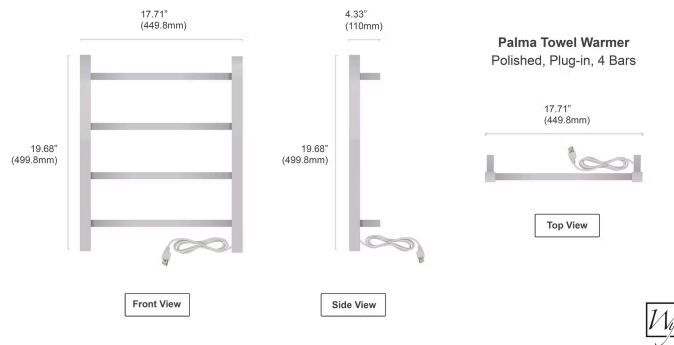

PRODUCT SPECIFICATIONS

Product Specifications

Explore the engineering behind the Palma's compact, plug-in design. From its premium 304-grade stainless steel construction to its IP55 moisture rating and TempSmart™ safe-touch heating, every specification below reflects our commitment to durable, safe, and convenient radiant warmth.

SKU	<u>TWS2-PLM04PP</u>
MSRP	$355
Connection	Plug-In (Wall-Mounted)
Voltage	120 V
Watts / Amps	60 W / 0.5 A
Resistance	240 Ω
Heat Output	205 BTU/hr
TempSmart Safety Limit	149°F – 167°F / 65°C – 75°C
Material	304-Grade Stainless Steel
Finish	Polished Stainless Steel
Bar Shape / Count	Square / 4 Bars (Evenly Spaced)
Plug Type	NEMA 5-15 (Type B)
Cord Length	71"
Cord Color	White
Integrated Control	On/Off Switch
Dimensions (W × H × D)	17.71" × 19.68" × 4.33" (45.0 cm × 50.0 cm × 11.0 cm)
Mounting Footprint	16½" (419 mm) W × 12½" (318 mm) H
Weight	6 lbs / 2,722 g
Ingress Protection	IP55
Listing	cULus Listed
Warranty	5-Year Limited Warranty