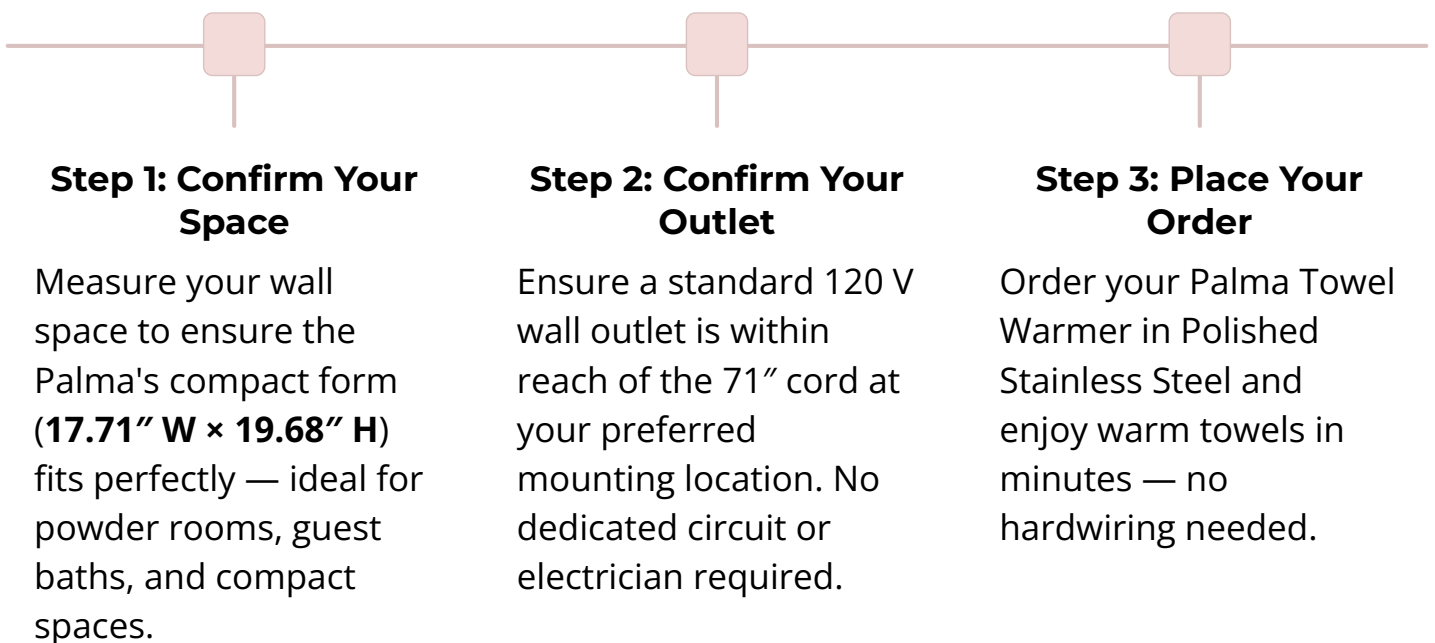

## Switch On

Flip the integrated on/off switch and enjoy spa-quality warmth — in minutes, in any bathroom.

## Hang & Plug In

Mount the Palma onto the brackets, then plug the 71" cord into any standard 120 V outlet.

[View Installation Manual](#)

ORDER INFORMATION

## How to Order — It's Easy!

**Confirm your wall space and outlet, then place your order — because the Palma is plug-in, there's no electrician to schedule or hardwiring to plan.** The Palma is available in Polished Stainless Steel with a simple plug-in connection for instant, effortless installation.