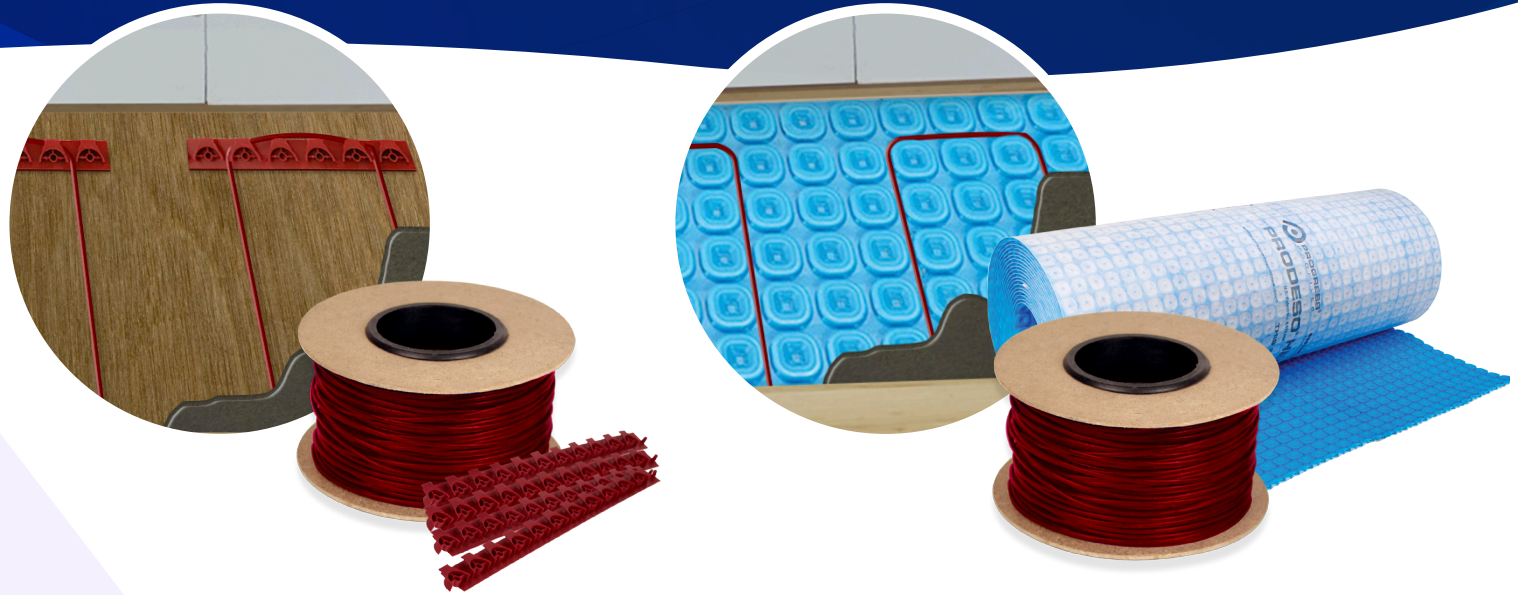

# TempZone™ Cable Strips vs Prodeso Membrane

WarmlyYours TempZone™ Floor Heating Cable (Twin) brings radiant warmth and comfort to any room. This free-form cable provides the ultimate in flexibility, making it easy to customize installation for rooms of any size and shape.

## TempZone™ Cable with Cable Fixing Strips

Coverage	Maximum Flexibility
Cost	Minimal Cost
Spacing Options	3" or 4"
Wattage Options	11-15 W/ft <sup>2</sup>
Uncoupling (Crack Suppression)	N/A
Load Distribution	N/A
Water Proofing	N/A
Vapor Management	N/A
Installation Speed	Moderate to Quick (Depending on experience)
When it's best to use	If you have a well constructed subfloor. If you're not in a time-crunch. If you're on a budget.

## TempZone™ Cable with PRODESO Membrane

Coverage	Maximum Flexibility
Cost	Moderate Cost
Spacing Options	3.75" or 5"
Wattage Options	9-12 W/ft <sup>2</sup>
Uncoupling (Crack Suppression)	Yes
Load Distribution	Yes
Water Proofing	Yes (with PROBAND)
Vapor Management	Yes
Installation Speed	Quick, 1 day
When it's best to use	If you have subfloor issues. If you want a waterproof subfloor. If you need quick installation.