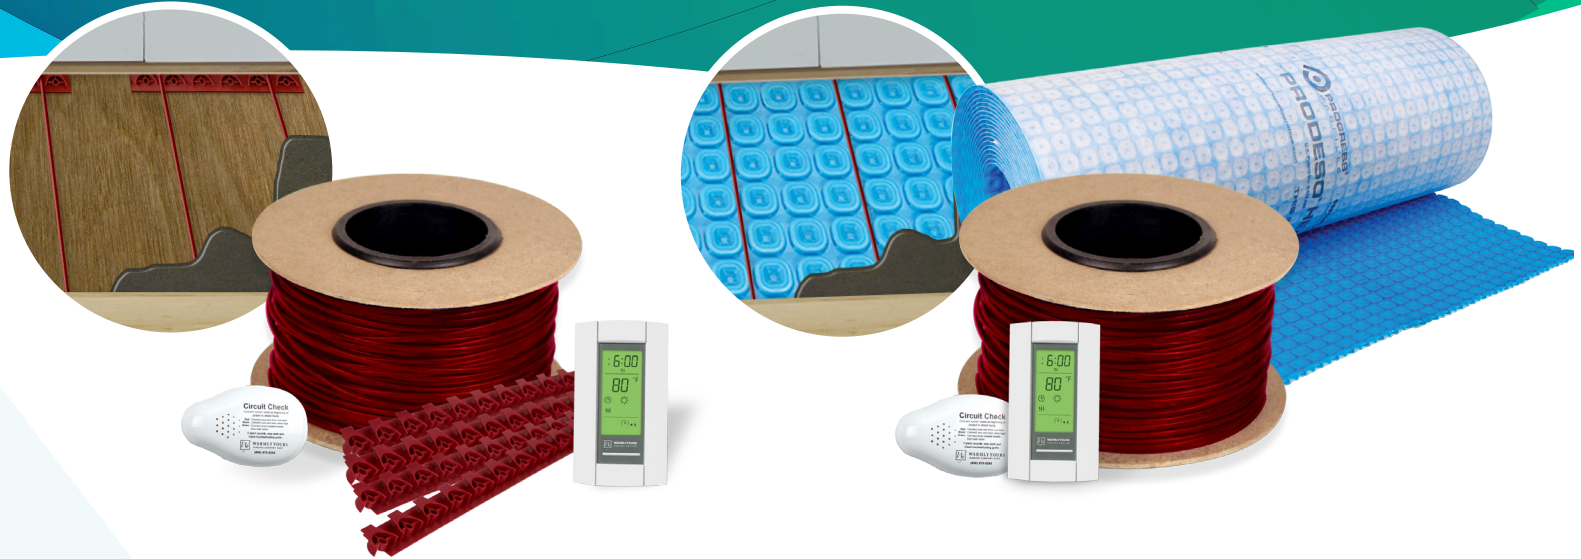

TempZone™ Cable Kit Strips vs Prodeso Membrane

WarmlyYours TempZone™ Floor Heating Cable (Twin) brings radiant warmth and comfort to any room. This free-form cable provides the ultimate in flexibility, making it easy to customize installation for rooms of any size and shape.

Covered by
WarmlyYours 25 Year
Warranty

24/7 installation support
and lifetime technical
support

TempZone™ Cable Kits with Cable Fixing Strips

TempZone™ Cable Kits with PRODESO Membrane

Coverage	Maximum Flexibility	Maximum Flexibility
Cost	Minimal Cost	Moderate Cost
Spacing Options	3" or 4"	3.75" or 5"
Wattage Options	11-15 W/ft ²	9-12 W/ft ²
Uncoupling (Crack Suppression)	N/A	Yes
Load Distribution	N/A	Yes
Water Proofing	N/A	Yes (with PROBAND)
Vapor Management	N/A	Yes
Installation Speed	Moderate to Quick (Depending on experience)	Quick, 1 day
When it's best to use	If you have a well constructed subfloor. If you're not in a time-crunch. If you're on a budget.	If you have subfloor issues. If you want a waterproof subfloor. If you need quick installation.