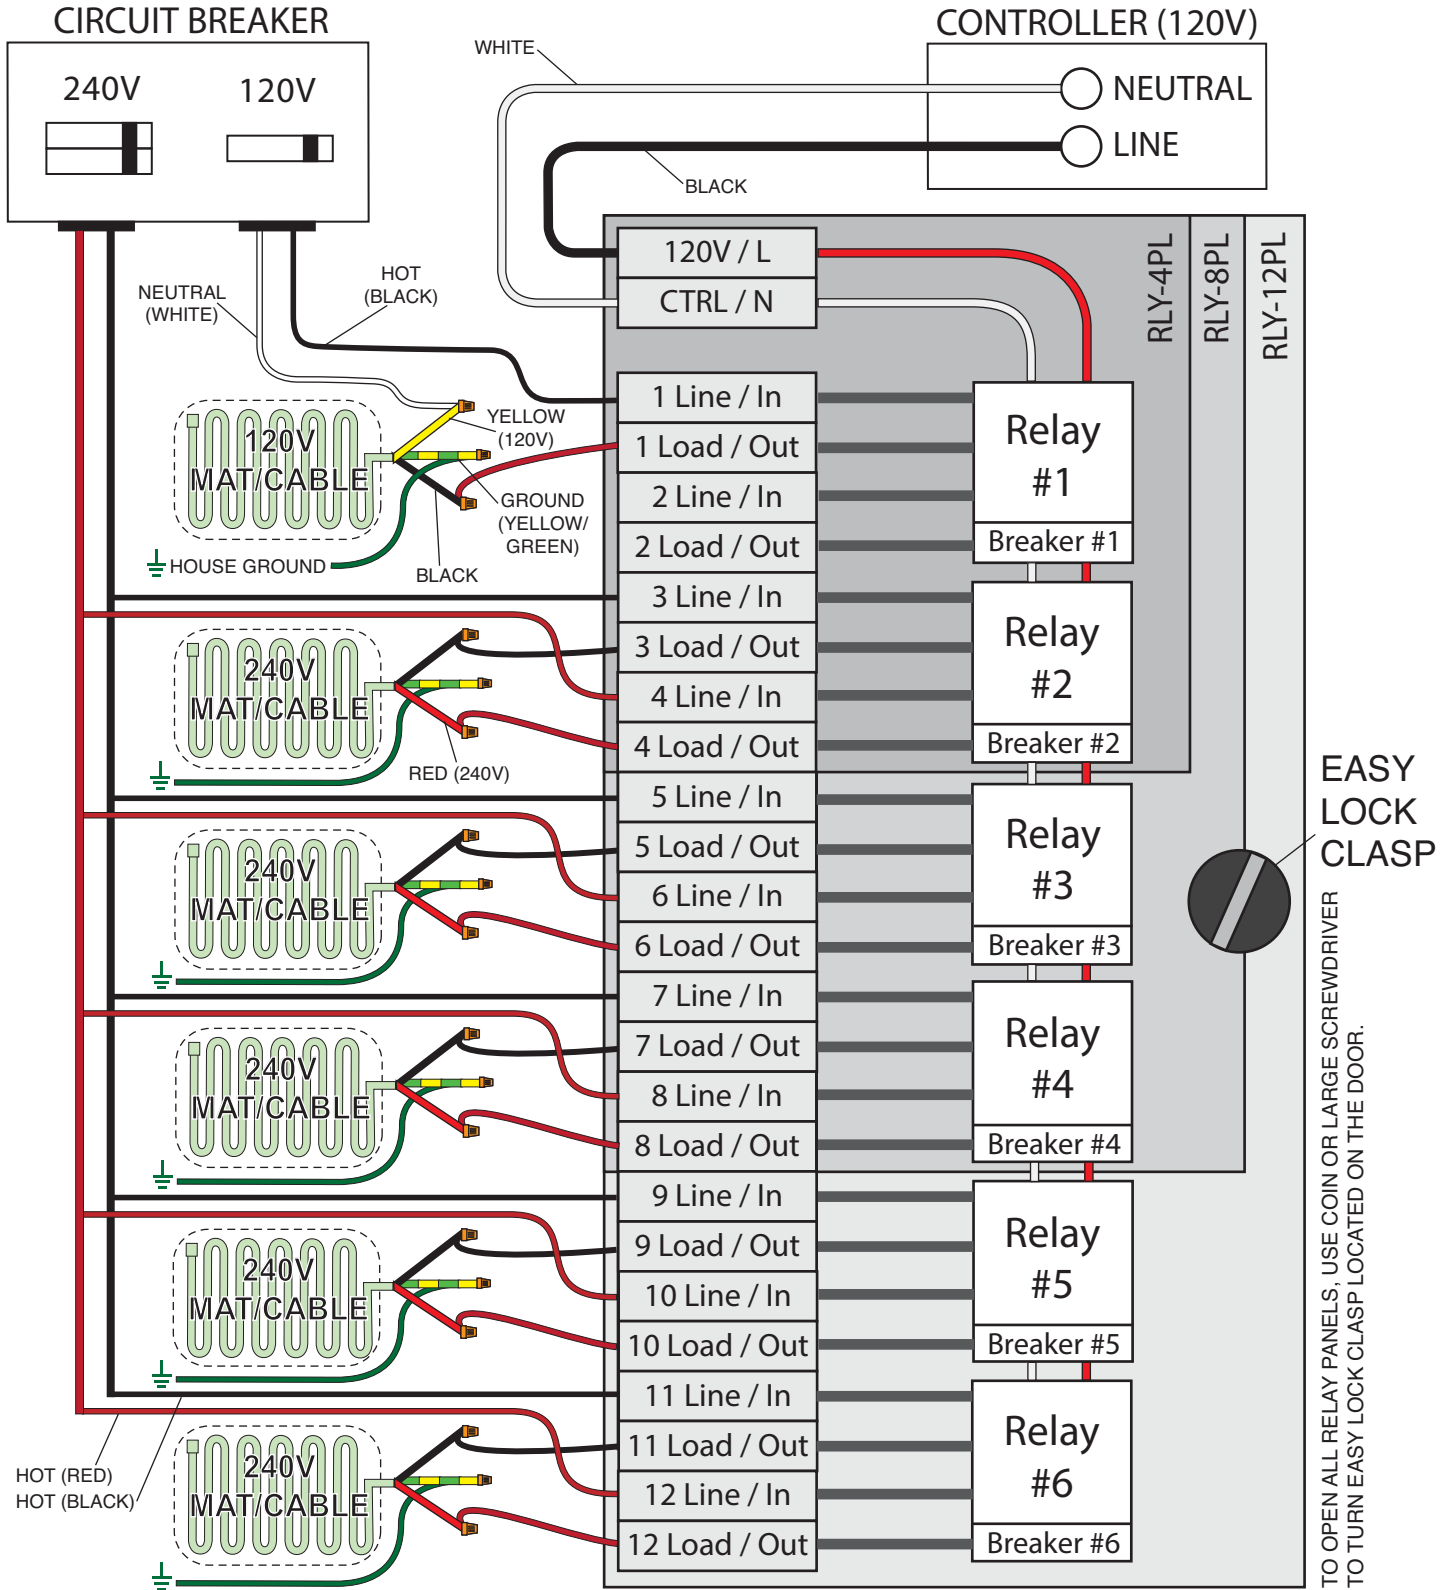

## WIRING DIAGRAM

FOR 120V & 240V SNOW MELT MATS / CABLES  
WITH RLY-4PL / RLY-8PL / RLY-12PL

THESE TERMINALS ARE SUITABLE FOR WIRE GAUGE 10AWG AND SMALLER SIZE WIRE.  
CONSULT LOCAL ELECTRIC CODE CONCERNING APPLICABLE VOLTAGE DROP WIRE SIZING.