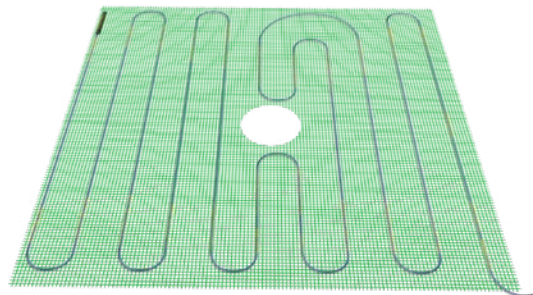

120V TempZone™ SHOWER BENCH Mats (TWIN)

For Tile, Stone and engineered hardwood floor warming applications

ITEM #	WIDTH	LENGTH	SQ. FT	WATTAGE	AMPERAGE	MSRP
TRT120-1.0x2.7	11.5"	32"	2.6	39	0.33	$101.25
TRT120-1.3x2.7	16.0"	32"	3.6	54	0.45	$168.33

120V TempZone™ SHOWER FLOOR Mats (TWIN)

For Tile, Stone and engineered hardwood floor warming applications

ITEM #	WIDTH	LENGTH	SQ. FT	WATTAGE	AMPERAGE	MSRP
TRT120-2.7x2.7	32"	32"	7.1	107	0.89	$162.00
TRT120-2.7x5.0	32"	60"	13.3	200	1.67	$271.00
TRT120-4.0x4.0	48"	48"	16.0	240	2.00	$307.00