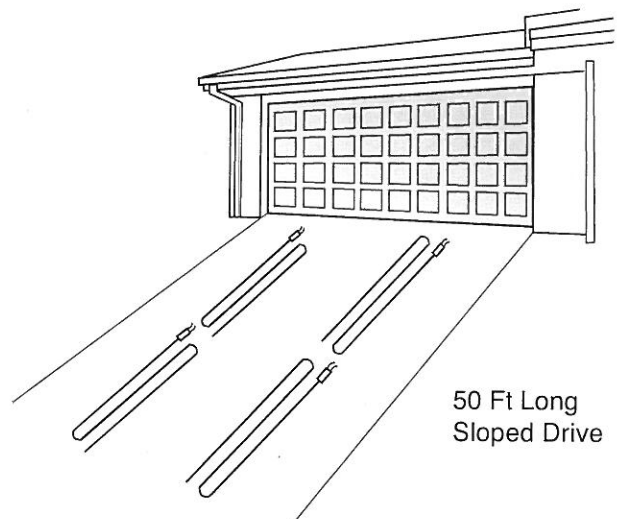

Outdoor Embedded Slab & Stair Snow Melting (Concrete, Asphalt, Pavers) with Mineral Insulated Heat Cable or Mats.

Cross Section of Asphalt Slab

**Typical Heater Cable Layout for
 24" Wide Tire Track Coverage**