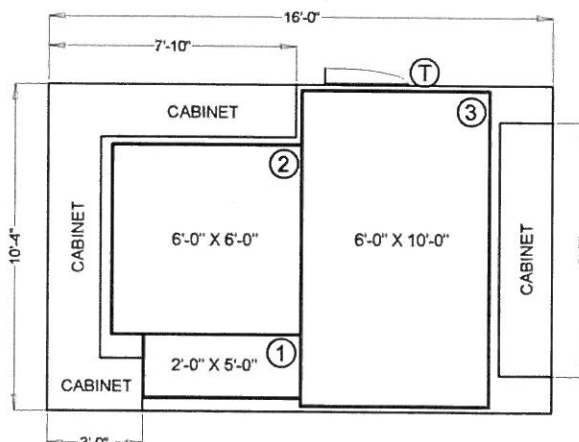

For carpet & floating floor applications

To receive your FREE installation plan & quote, fax or e-mail your plan to Chad Braker