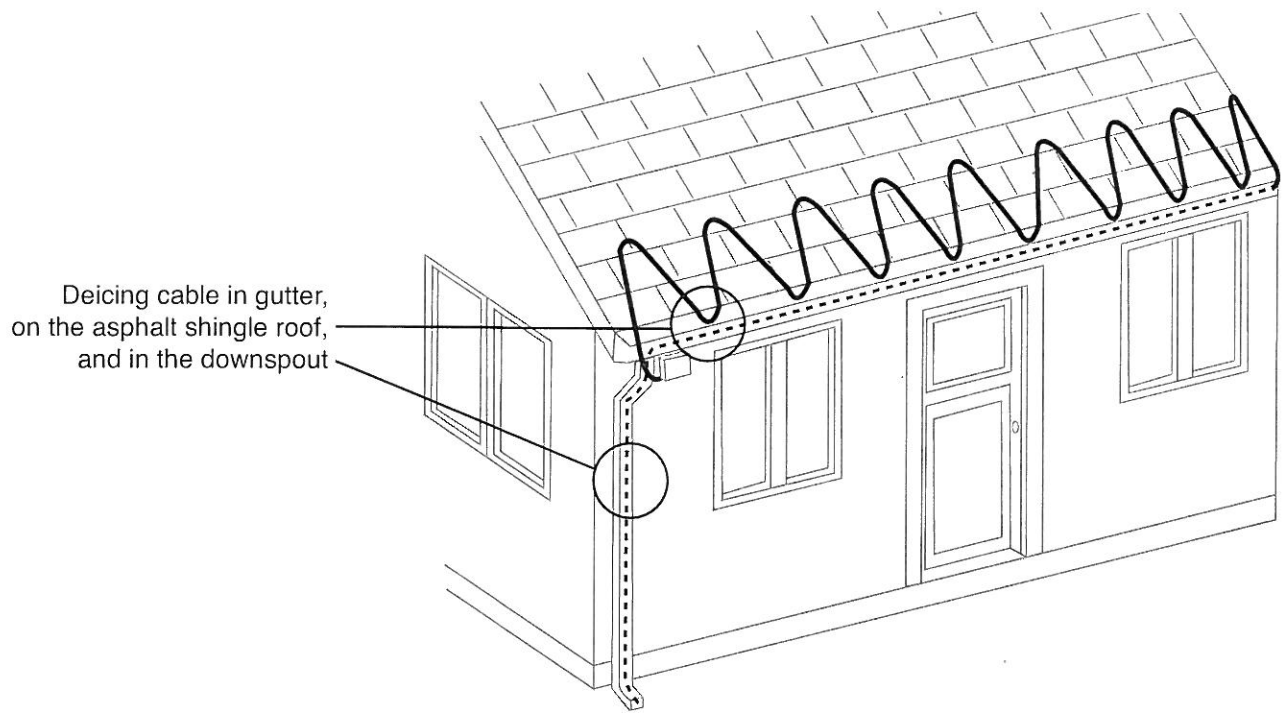

WARMLY YOURS
MAKING COMFORT EASY

2 Corporate Drive
Long Grove, IL 60047
Ph. (800) 875-5285 *832 Fax (800) 408-1100
Web. www.WarmlyYours.com
Email: cbraker@warmlyyours.com

Residential - Commercial - Industrial

Roof, Gutter and Downspout Deicing (any roof type) with Self-Regulating or Mineral Insulated Cables

Pipe & Tank Heat Tracing for Freeze Protection or Process Heating with Self-Regulating or Mineral Insulated Cables