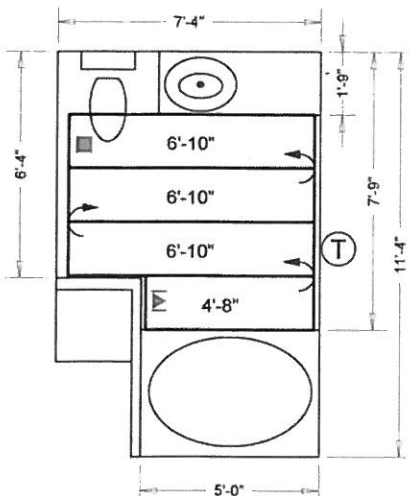

For tile & stone applications