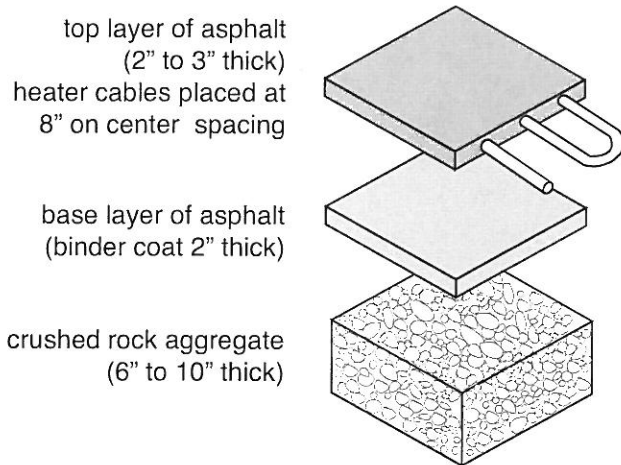

Outdoor Embedded Slab & Stair Snow Melting (Concrete, Asphalt, Pavers) with Mineral Insulated Heat Cable or Mats.

Cross Section of Asphalt Slab

**Typical Heater Cable Layout for
 24" Wide Tire Track Coverage**