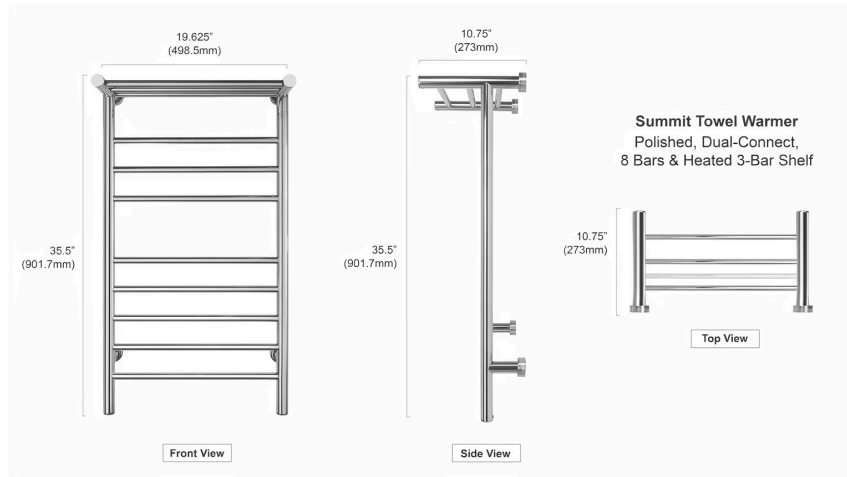

PRODUCT SPECIFICATIONS

Product Specifications

Connection	Plug-in or Hardwired (Dual Connection)
Material:	Premium 304-Grade Stainless Steel
Voltage	120 volts
Watts / Amps	120 watts / Amps: 1A
Resistance	120 Ohm
Heat Output	409 BTUs/hr
Ingress Protection Rating	IP44
Weight	14.6 lbs
Dimensions	19 5/8" W × 35 1/2" H × 10 3/4" D (49.8 cm × 90.2 cm × 27.3 cm)
Mounting Footprint	18 1/2" (470mm) W x 29 3/8" (746mm) H
Plug Type	NEMA 5-15 (Type B)
Cord Length	77" (1.95 m)
Listing	cETLus
Warranty	2 years