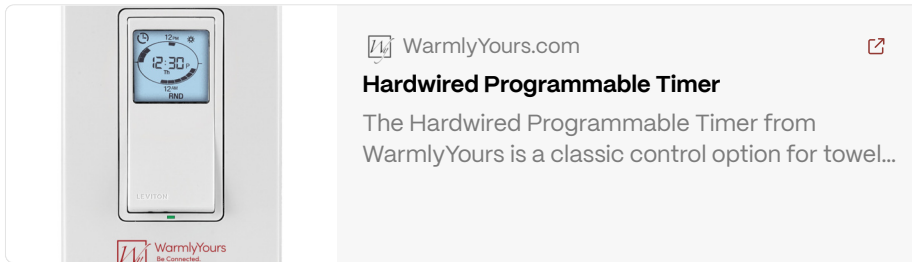

Scheduled daily heating. Program up to 50 on/off events on a 7-day schedule with a backlit LCD display.

GK16-30090-0002 | $119