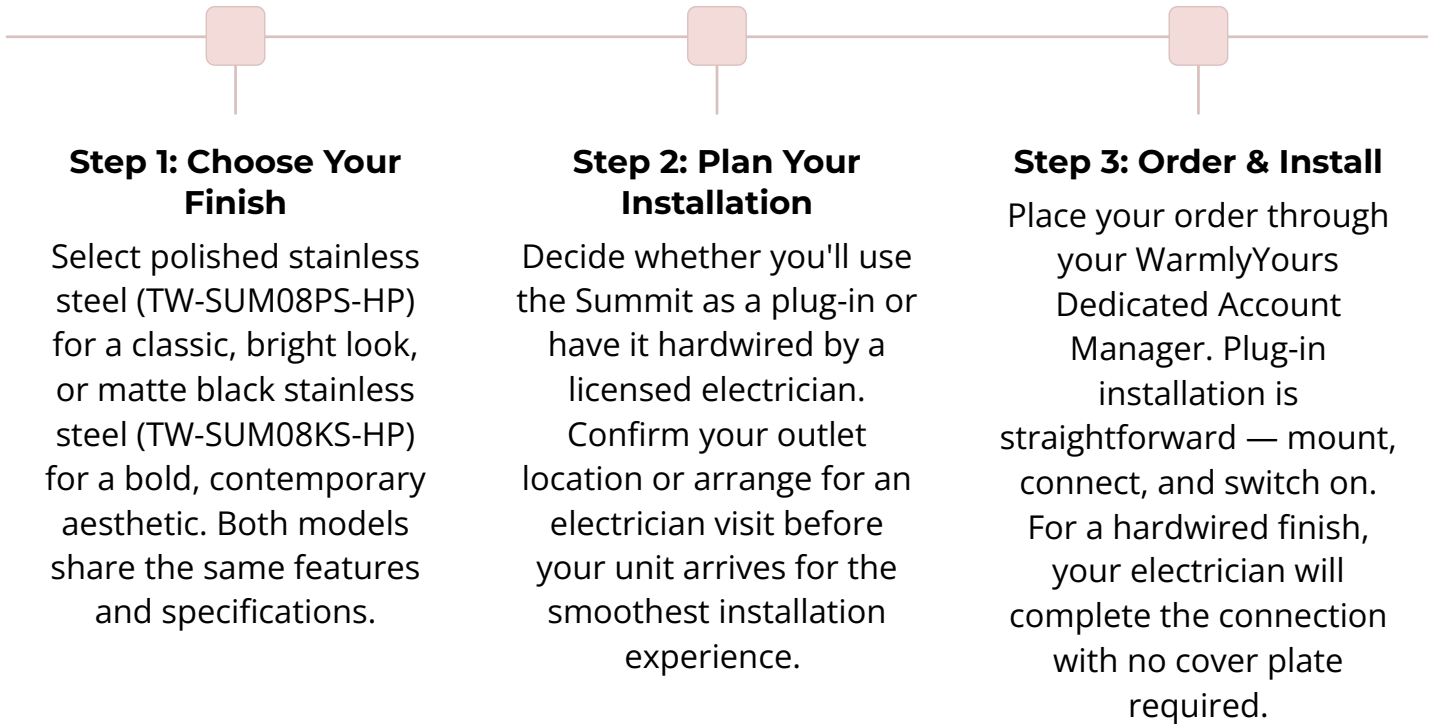

ORDER INFORMATION

How to Order — It's Easy!

Choose your finish and confirm your installation type — we'll help you find the perfect Summit for your bathroom! The Summit Towel Warmer is available in polished stainless steel and matte black stainless steel, both with full dual-connection capability.

INSTALLER NOTE: Power connects directly inside the mounting leg. Do not rough-in an electrical junction box at the mounting location.

Questions about which finish or installation type is right for your project? Contact us — we're happy to help you choose the perfect Summit Towel Warmer for your bathroom.

[Contact Us](#)