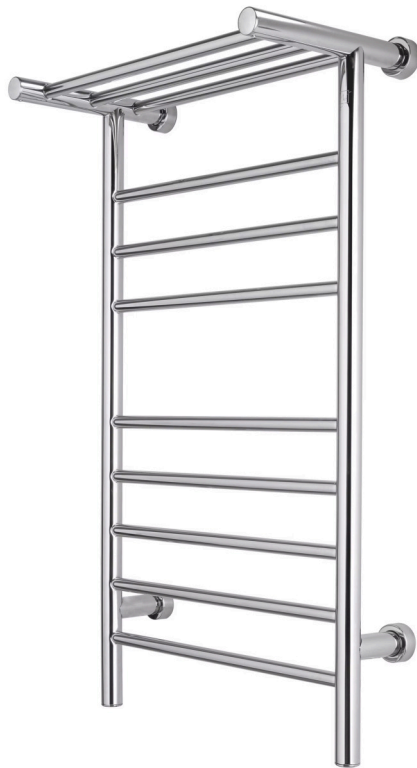

## Dual Connection 120 VAC

The Summit Towel Warmer offers a luxurious and practical addition to any bathroom, blending elegant design with powerful performance. With options for both polished stainless steel and matte black finishes, and flexible dual connection for plug-in or hardwired installation, you can customize your experience to perfectly match your home's aesthetic and your personal needs.

TWO FINISHES

**Polished  
Stainless Steel**

**Matte Black  
Stainless Steel**

From the warmth of eight bars plus a heated shelf to the innovative TempSmart protection and a range of smart control options, every detail is crafted for your comfort and convenience. Installation is straightforward, ensuring you can quickly enjoy the simple pleasure of a warm towel./

### Heated Canopy Shelf

Maximize your bathroom's vertical space. The innovative, heated 3-bar top shelf is perfect for warming folded towels, bathrobes, or slippers, while the 8 main bars easily accommodate two large bath towels.

### State-of-the-Art LED Control

Experience modern convenience at your fingertips. The Summit features a sleek, integrated power switch with a discrete blue LED indicator light. This state-of-the-art design is flush-mounted to maintain the towel warmer's clean, minimalist lines while providing a clear, elegant visual cue when the unit is operating.