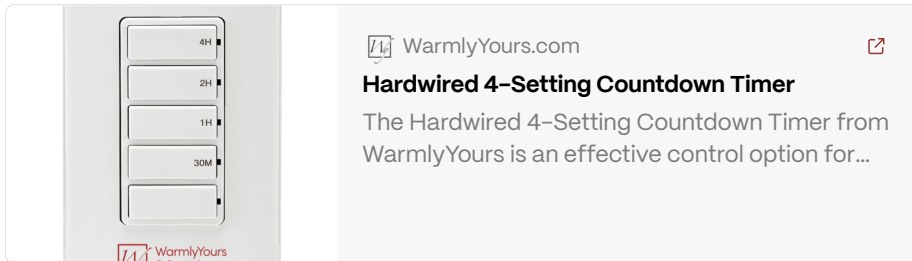

CONTROL OPTIONS

SMART HEATING

Towel Warmer Control Options

Enhance your daily ritual with effortless control over your towel warmer. Whether you prefer the simplicity of a manual switch or the sophistication of smart home integration, our range of control options ensures your towels are perfectly warm, exactly when you need them.

Simple timer, no programming. Select one of four preset countdown durations (30 min, 1 hr, 2 hr, 4 hr) — the warmer shuts off automatically.

GK16-30090-0006 | $89