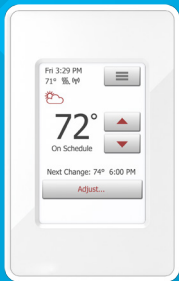

### Controls

nSpire Touch Wifi

nSpire Touch

nHance

nTrust

- Full coverage for any size space, such as bathrooms, kitchens, living rooms, or basements
- Easiest installation, no cut & turns required
- Customized, perfect fit for your specific room design
- 12-15 watts per sq. ft., 1/8" thick
- ETL listed, GFCI protected
- Backed by WarmlyYours No-Nonsense™ 25-Year Warranty