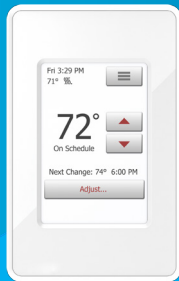

### Controls

nSpire Touch Wifi

nSpire Touch

nHance

nTrust

- Full coverage for any size space, such as bathrooms, kitchens, living rooms, or basements
- Easiest installation, no cut & turns required
- Customized, perfect fit for your specific room design
- 12-15 watts per sq. ft., 1/8" thick
- ETL listed, GFCI protected
- Backed by WarmlyYours No-Nonsense™ 25-Year Warranty