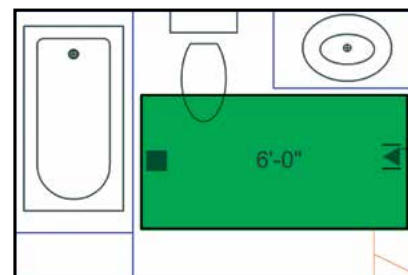

Easy Mat Installation Design

24/7
Installation Support

25 Year Warranty