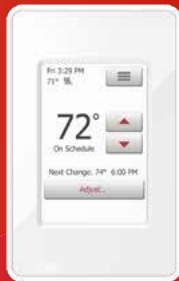

TempZone™ Easy Mat

TempZone Easy Mat

Controls

nSpire Touch Wifi

nSpire Touch

nHance

nTrust

- Floor heating for specific larger areas “blanket” coverage, such as a family room or bedroom
- No-cut one piece, rectangular mat
- 120 Volt
- 15 watts per sq. ft., 1/8” thick
- cULus listed, GFCI protected
- Backed by WarmlyYours No-Nonsense™ 25-Year Warranty

Purposed to heat specific areas of a room with a “no-cut” one-piece square or rectangular mat design, the TempZone™ Easy Mat (15-watts/sq. ft.) is made precisely to fit areas with fixed dimensions, whether a large bathroom, or small room for specific heating coverage. We’ve made the installation as simple as possible. No need to Cut & Fit this mat, but simply unroll it and lay it onto the subfloor, ready for the thinset and add the floor covering – tile, stone, or hardwood. We’ve made it even easier to add floor warming to any room in your home.