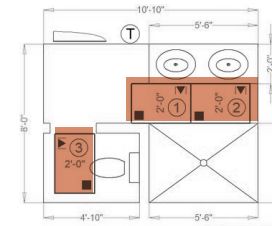

TempZone™ Easy Mats

Targeted Heat Coverage for Small Areas

- ✓ UL/CUL Listed
- ✓ 25-Year Warranty
- ✓ 1/8" super-thin mat
- ✓ 15 watts per sq. ft.
- ✓ 120 volts

Example Project

\$537 MSRP*

- ✓ 40-square-foot area
- ✓ 45% coverage
- ✓ 270 watts, 120 volts
- ✓ 5 cents per hour based on national average of 17.9 cents per KWh