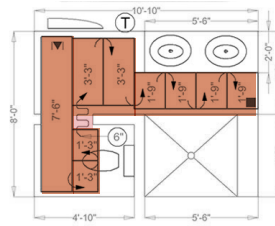

Example Project

$729 MSRP*

- ✓ 40-square-foot area
- ✓ 100% coverage
- ✓ 608 watts, 120 volts
- ✓ 11 cents per hour based on national average of 17.9 cents per KWh

TempZone™ Easy Mats

Targeted Heat Coverage for Small Areas

- ✓ UL/CUL Listed
- ✓ 25-Year Warranty
- ✓ 1/8" super-thin mat
- ✓ 15 watts per sq. ft.
- ✓ 120 volts