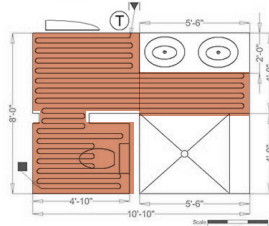

Example Project

$678 MSRP*

- ✓ 40-square-foot area
- ✓ 94% coverage
- ✓ 444 watts, 120 volts
- ✓ 8 cents per hour based on national average of 17.9 cents per KWh

TempZone™ Flex Rolls

Cut-and-Turn Installation for Maximum Flexibility

- ✓ UL/CUL Listed
- ✓ 25-Year Warranty
- ✓ 1/8" super-thin mat
- ✓ 15 watts per sq. ft.
- ✓ 120-240 volts