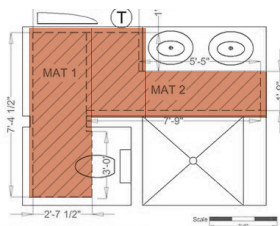

TempZone™ Custom Mats

**Custom-Fit Coverage
No Cuts, No Turns**

- ✓ ETL Listed
- ✓ 25-Year Warranty
- ✓ 1/8" super-thin mat
- ✓ 12-15 watts per sq. ft.
- ✓ 120, 208, 240 volts

Example Project

\$940 MSRP*

- ✓ 40-square-foot area
- ✓ 100% coverage
- ✓ 420 watts, 120 volts
- ✓ 11 cents per hour based on national average of 17.9 cents per KWh