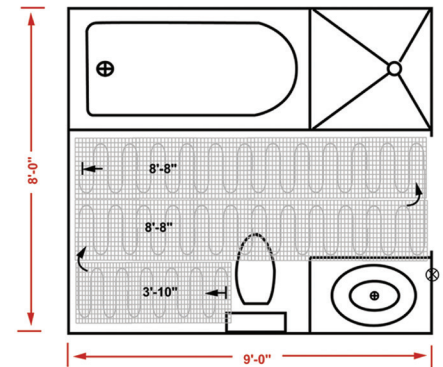

SmartPlan™ Installation Design

(800) 875-5285 • www.WarmlyYours.com