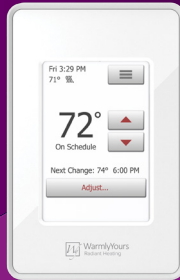

nSpire Touch