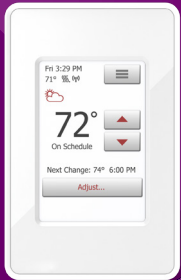

TempZone Flex (Twin Conductor)

Controls

nSpire Touch Wifi

nSpire Touch

nHance

nTrust

24/7

Installation Support

25 Year Warranty

TempZone™ Flex

- Energy Efficient; converting 100% of the energy - Warms a master bath for less than 16 cents-a-day or a large family room for less than 65 cents-a-day
- 25-Year No Nonsense™ Warranty - covers ALL Parts and labor
- Twin conductor for ease of installation
- Circuit Check available to ensure fault free installation

TempZone™ Flex technology for full coverage and ideal in-field flexibility. The twin conductor serpentine loop design, evenly spaced at 3", delivers more heating capacity and faster floor warm-ups than most competitive systems. Less than 1/8" thick, it installs easily under tile, stone, hardwood and marble flooring.