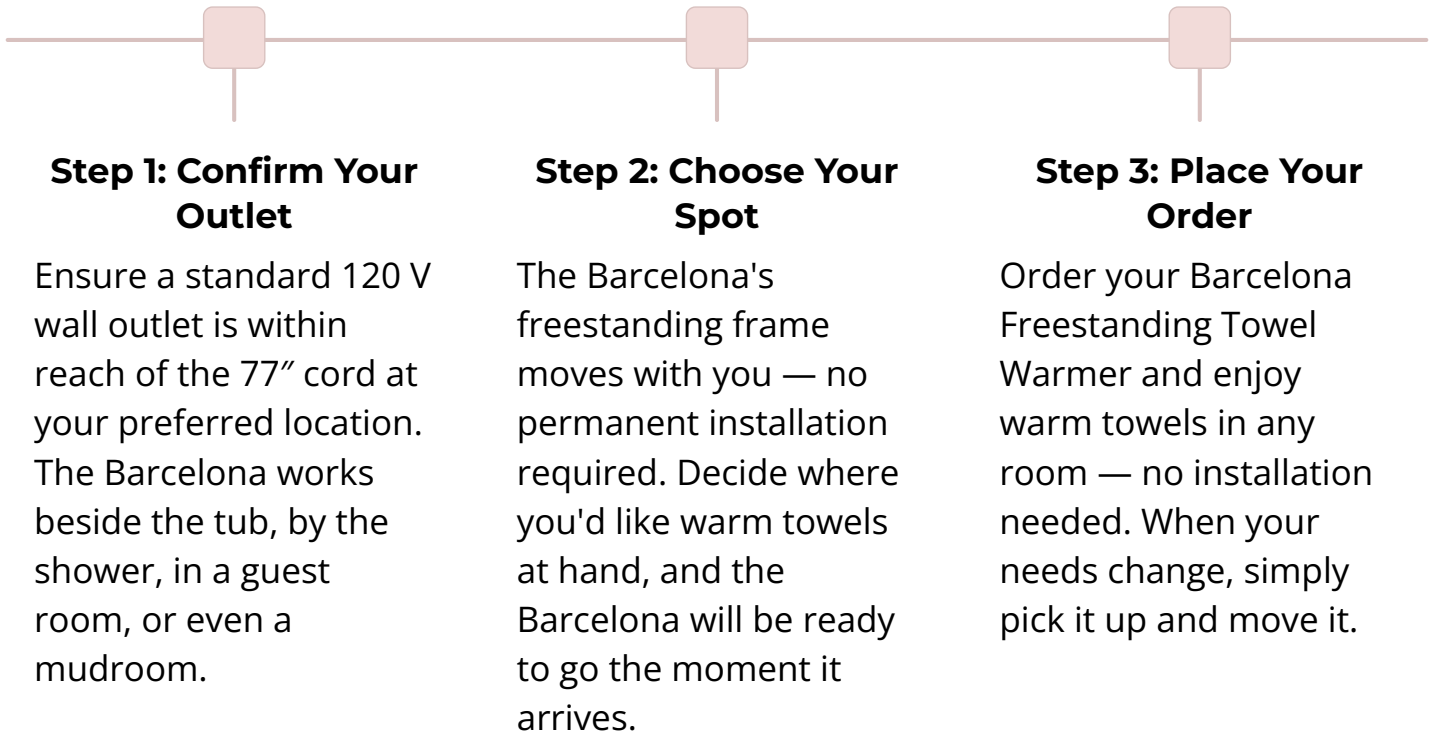

Switch On & Enjoy

Flip the integrated on/off switch and enjoy spa-quality warmth — anywhere in your home. When your needs change, simply unplug and move it to a new location.

Place & Plug In

Stand the Barcelona wherever you'd like warm towels close at hand, and plug the 77" cord into any standard 120 V outlet. No electrician, no wall mounting — simply place it and plug it in.

[View Product Manual](#)

ORDER INFORMATION

How to Order — It's Easy!

Place your order — because the Barcelona is freestanding and plug-in, there's no wall space to measure or electrician to schedule. Just unbox, plug in, and enjoy.