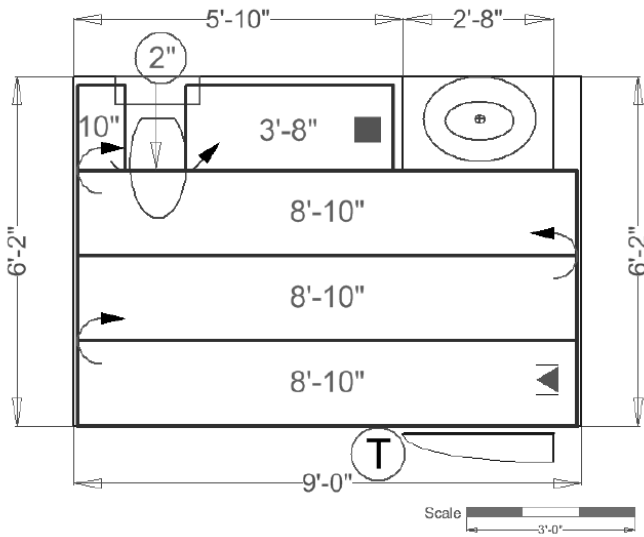

WarmlyYours SmartPlan™ for Bathroom 1