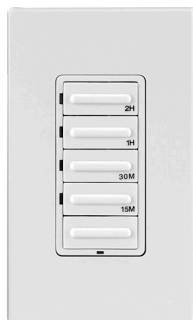

Timer and Switch Control Comparison Chart

Professionally crafted and designed to fit any budget, our range of Controls are a key addition to any room.

SKU:	GK16-30090-0001	GK16-30090-0002	GK16-30090-0003	GK16-30090-0004	GK17-30090-0001
Name:	Hardwired 4-Setting Countdown Timer	Hardwired Programmable Timer	Hardwired WiFi Switch	Plug-in WiFi Switch	Plug-in 6-Setting Countdown Timer
Connection Method	Hardwired	Hardwired	Hardwired	Plug-in	Plug-in
Applicable Product Lines	Towel warmers, radiant panels	Towel warmers, radiant panels	Towel warmers, radiant panels	Towel warmers, radiant panels, countertop heaters	Towel warmers, radiant panels
Remote Control	No	No	Remote control through app on iOS or Android. (No hub required)	Remote control through app on iOS or Android. (No hub required)	No
3rd Party Remote Control	N/A	N/A	Voice control using Amazon Alexa and Google Assistant. Also works with Nest & IFTTT	Voice control using Amazon Alexa and Google Assistant. Also works with Nest & IFTTT	N/A
Max Load	20 Amps	15 Amps	15 Amps	15 Amps	15 Amps
Warranty	Five-year limited warranty	Five-year limited warranty	Five-year limited warranty	Five-year limited warranty	1-year limited warranty
"Certifications	cCSAus listed	cCSAus listed	cCSAus listed	cCSAus listed	cETLus
Colors	Comes with 3 interchangeable faceplates: white (installed), ivory, and light almond	Comes with 3 interchangeable faceplates: white (installed), ivory, and light almond	Comes with 2 interchangeable faceplates: white (installed) and light almond	White	White
Functions	4 preset heating duration options: 2hr, 1hr, 30min, and 15min	Easy-to-program with up to 50 on/off events possible and built-in astronomical clock	Can be controlled/programmed remotely via a smart device	Can be controlled/programmed remotely via a smart device	6 preset heating duration options (6hr, 4hr, 2hr, 1hr, 30min, and 15min) with easy-to-use "repeat" function