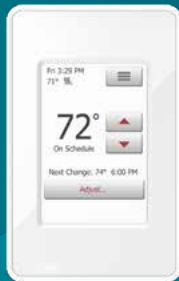

Environ™

Radiant Heating

Environ Mat

Controls

nSpire Touch Wifi

nSpire Touch

nHance

nTrust