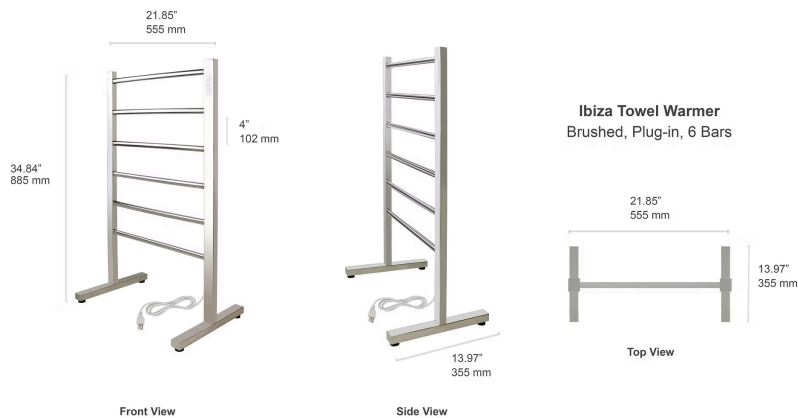

PRODUCT SPECIFICATIONS

Product Specifications

Explore the engineering behind the Ibiza's portable, freestanding design. The following specifications are shared across both finishes — for the performance figures unique to each finish, see the finish comparison on the following page. From its premium 304-grade stainless steel construction to its IP55 moisture rating and TempSmart™ safe-touch heating, every specification reflects our commitment to durable, safe, and flexible radiant warmth.

Ibiza Freestanding Towel Warmer — Plug-in, 6 Bars

Connection	Plug-In (Freestanding)
Voltage	120 V
Plug Type	NEMA 5-15 (Type B)
Cord Length	71"
Bar Shape / Count	Round / 6 Bars (Evenly Spaced)
Integrated Control	On/Off · 2-Hour · 4-Hour
Dimensions (W × H × D)	21.85" × 34.84" × 13.97" (55.5 cm × 88.5 cm × 35.5 cm)
Weight	10.2 lbs / 4,627 g
TempSmart Safety Limit	149°F – 167°F / 65°C – 75°C
Ingress Protection	IP55
Listing	cULus Listed
Warranty	5-Year Limited Warranty