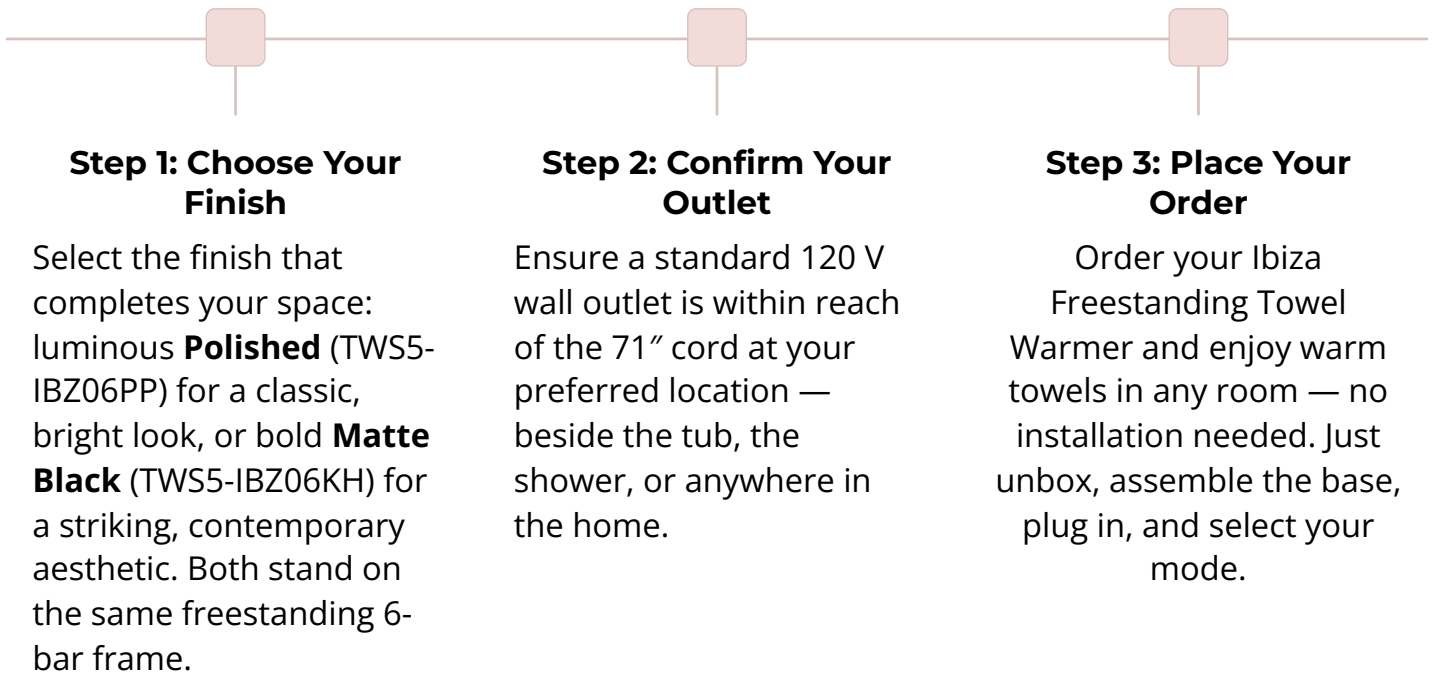

ORDER INFORMATION

How to Order — It's Easy!

Choose your finish and place your order — because the Ibiza is freestanding and plug-in, there's no wall space to measure or electrician to schedule. The Ibiza Freestanding Towel Warmer is available in luminous Polished Stainless Steel and bold Matte Black, both on the same elegant 6-bar freestanding frame.

GOOD TO KNOW: The Ibiza is fully portable. Because it simply plugs in, you can move it between rooms or take it with you — no permanent installation.

Questions about whether the Ibiza is the right fit for your space? Contact us — we're happy to help you choose the perfect towel warmer and finish.

[Contact Us](#)