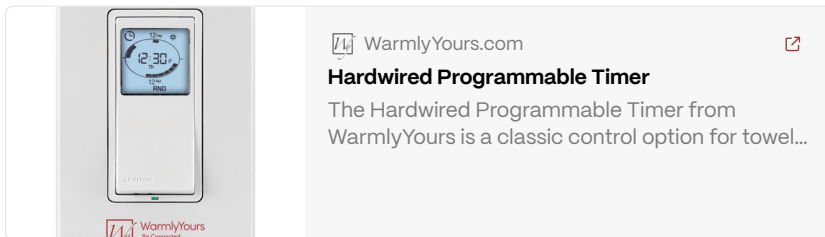

Infinity Towel Warmer

Dual Connection • 120 V

The Infinity is our most popular towel warmer — and for good reason. Its clean, classic ladder of ten straight stainless steel bars instantly elevates any bathroom, warming up to two large towels in even, everyday comfort. What truly sets the Infinity apart is its Dual Connection design: use it as-is in any standard outlet, or have a licensed electrician hardwire it — with power running through the mounting leg, there's no cover plate and no gang box, just a clean, streamlined silhouette. And when you're ready to make it your own, the Infinity welcomes genuine Austrian crystal collars in four designer patterns.

CONTROL OPTIONS

SMART HEATING

Towel Warmer Control Options

Enhance your daily ritual with effortless control over your towel warmer. Whether you prefer the simplicity of a manual switch or the sophistication of smart home integration, our range of control options ensures your towels are perfectly warm, exactly when you need them.

Simple timer, no programming. Select one of four preset countdown durations (30 min, 1 hr, 2 hr, 4 hr) — the warmer shuts off automatically.

GK16-30090-0006 | \$69

Scheduled daily heating. Program up to 50 on/off events on a 7-day schedule with a backlit LCD display.