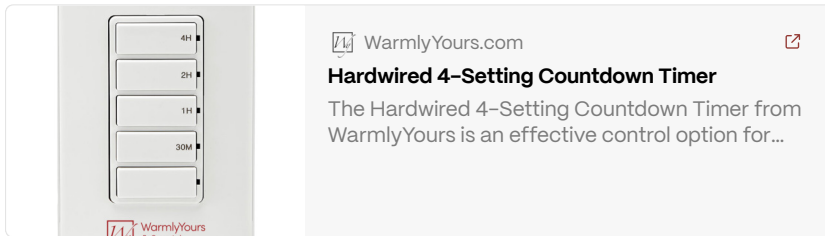

Simple timer, no programming. Select one of four preset countdown durations (30 min, 1 hr, 2 hr, 4 hr) — the warmer shuts off automatically.

GK16-30090-0006 | \$69

Scheduled daily heating. Program up to 50 on/off events on a 7-day schedule with a backlit LCD display.