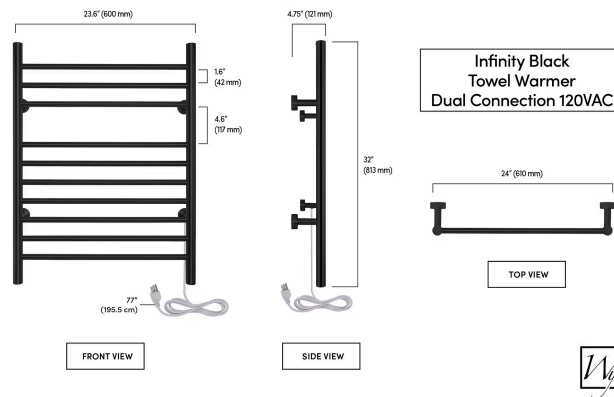

PRODUCT SPECIFICATIONS

Product Specifications

Explore the engineering behind the Infinity's flexible, classic design. The following specifications are shared across every Infinity — for the details that vary by finish, see the finish comparison on the following page. From its premium 304-grade stainless steel construction to its Dual Connection engineering and TempSmart™ safe-touch heating, every specification reflects our commitment to durable, safe, and beautifully flexible radiant warmth.

Connection	Dual Connection (Plug-In or Hardwired)
Voltage	120 V
Watts / Amps	150 W / 1.25 A
Resistance	96 Ω
Heat Output	512 BTU/hr
Plug Type	NEMA 5-15 (Type B)
Cord Length	77"
Material	304-Grade Stainless Steel
Bar Shape / Count	Round / 10 Bars (Straight; 2 groups of 3 and 7)
Integrated Control	Integrated LED On/Off Switch
Towel Capacity	Up to 2 Large Towels
Dimensions (W × H × D)	24" × 32" × 4¾" (61.0 cm × 81.3 cm × 12.1 cm)
Mounting Footprint	22¾" (568 mm) W × 15¼" (388 mm) H
Base Weight	10 lbs / 4,536 g
TempSmart Safety Limit	149°F – 167°F / 65°C – 75°C
Ingress Protection	IP44
Listing	cETLus Listed (ETL #5008694)
Towel Warmer Warranty	2-Year Limited Warranty

Infinity Towel Warmer — Dual Connection, 10 Bars