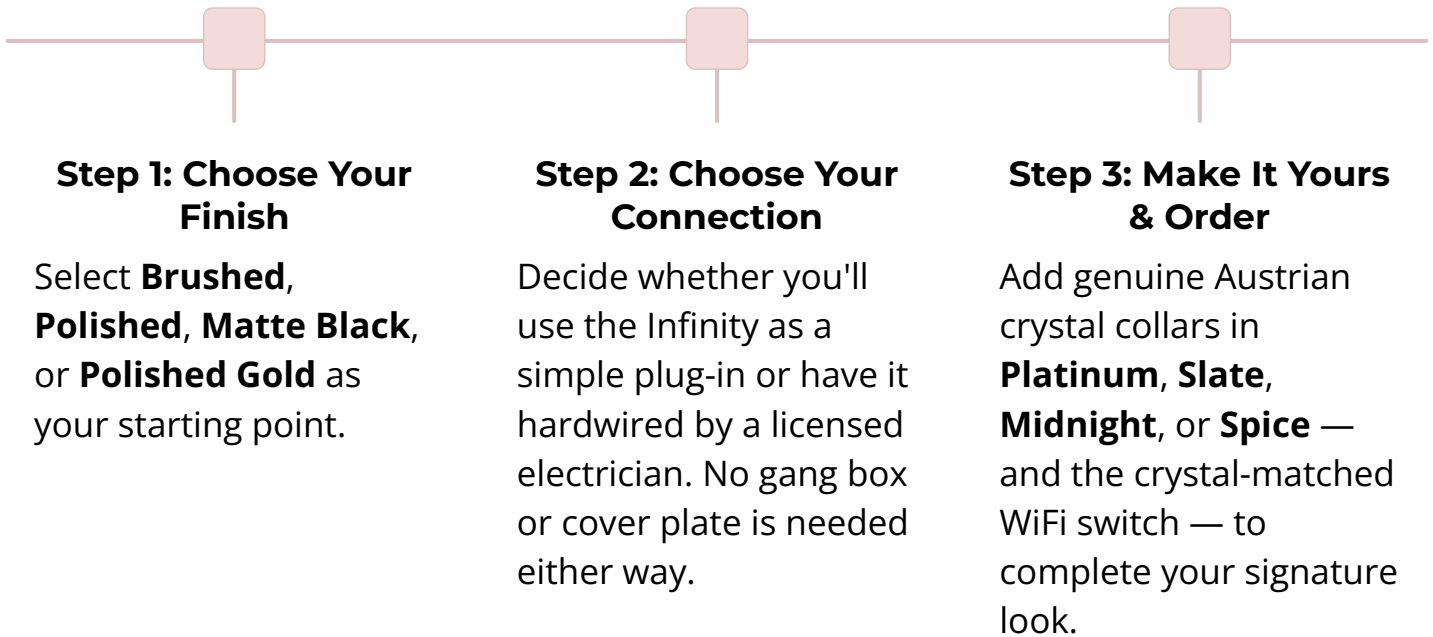

Mount the Infinity onto the brackets and plug the 77" cord into the outlet.

Switch On

Flip the integrated LED on/off switch and enjoy.

Option B — Hardwired (Licensed Electrician)

Mount the Brackets

Secure the brackets at your chosen location. No gang box required.

Modify the Connection

A licensed electrician modifies the cord for a hardwired connection — power runs through the leg, so no cover plate is needed.

Power On

Restore power at the breaker and enjoy a clean, cord-free, streamlined look.

[View Installation Manual](#)

ORDER INFORMATION

How to Order — It's Easy!

Start with the Infinity, choose how you'd like to connect, and add your crystal collars to make it yours — the Infinity adapts to your project, not the other way around.