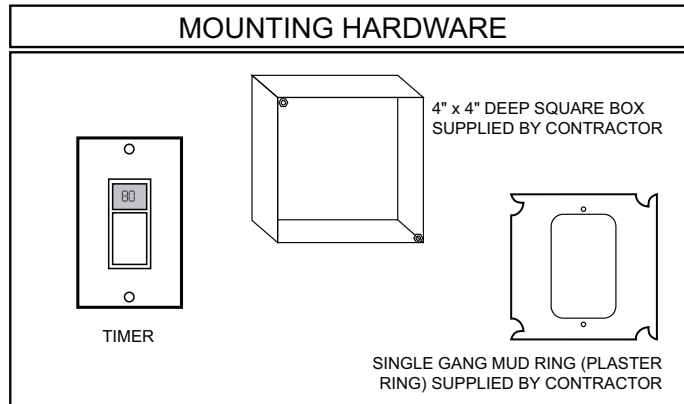

**FOR ELECTRICIAN**

**ELECTRICAL ROUGH-IN**

FROM POWER SOURCE 120V