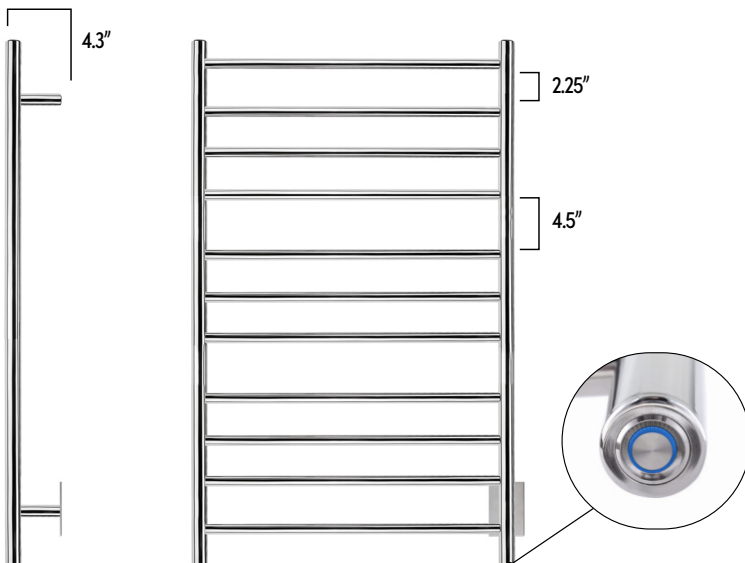

This wall-mounted model will be able to warm and/or dry a large variety of towel shapes and sizes. The Malta's hardwired connection (120 VAC) provides a sleek appearance without having to worry about visible wires or plugs.

Dimensions
24.8" W x 41.33" H x 4.3" D

Product Information

Model	Finish	MSRP
TWS4-MLT11PH	Polished Stainless Steel	\$499
TWS4-MLT11KH	Matte Black Stainless Steel	\$599

Specifications

Voltage:	120 volts
Watts:	130 watts
Number of Bars:	11
Construction Material:	304-stainless steel (Polished) or 201-stainless steel (Matte Black)
Warranty:	5 years