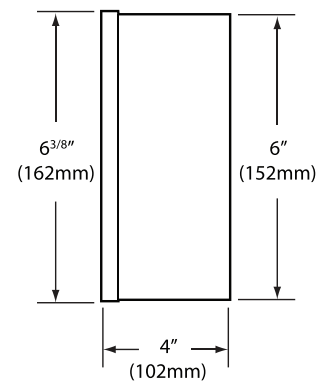

SCM-120

SNOW MELT TIMER CONTROL FOR ROOF & GUTTER

Specifications

SCM-120 Snow Melt Timer Control

Area of use	Nonhazardous locations
Approvals	UL Listed 109R Type 873 Temperature Regulating Equipment
Protection	NEMA 1
Mounting	Wall mount

RLY-Series

Model	RLY-4PL
Enclosure	NEMA 1
Dimensions	10" x 8" x 4" (254mm x 203mm x 102mm)
Contains	2 relays for a total of 4 poles
Controls	4 circuits at 120 VAC or 277 VAC or 2 circuits at 208 VAC or 240 VAC
Model	RLY-8PL
Enclosure	NEMA 1
Dimensions	12" x 10" x 4" (305mm x 254mm x 102mm)
Contains	4 relays for a total of 8 poles
Controls	8 circuits at 120 VAC or 277 VAC or 4 circuits at 208 VAC or 240 VAC
Model	RLY-12PL
Enclosure	NEMA 1
Dimensions	16" x 12" x 4" (406mm x 305mm x 102mm)
Contains	6 relays for a total of 12 poles
Controls	12 circuits at 120 VAC or 277 VAC or 6 circuits at 208 VAC or 240 VAC

NOTE: Relays do NOT contain circuit breaker devices

ORDERING

Accessories

SMP Snow Melting Plaque

LIMITED WARRANTY

WarmlyYours' two year limited warranty covering defects in workmanship and materials applies. Contact Warmly Yours at (800) 875-5285 or go to www.WarmlyYours.com for complete information

For more information, operating and technical manuals, please refer to www.warmlyyours.com.

*Product specifications are subject to change.