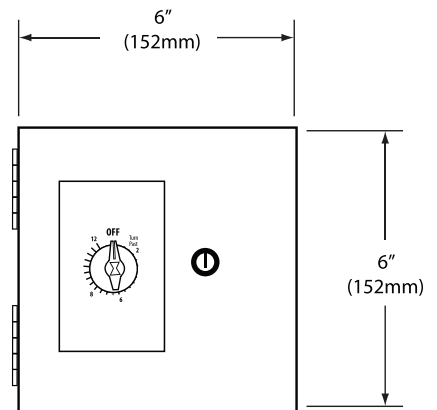

SCM-120

SNOW MELT TIMER CONTROL FOR ROOF & GUTTER

Specifications

SCM-120 Snow Melt Timer Control

Area of use	Nonhazardous locations
Approvals	UL Listed 109R Type 873 Temperature Regulating Equipment
Protection	NEMA 1
Mounting	Wall mount

RLY-Series

Model	RLY-4PL
Enclosure	NEMA 1
Dimensions	10" x 8" x 4" (254mm x 203mm x 102mm)
Contains	2 relays for a total of 4 poles
Controls	4 circuits at 120 VAC or 277 VAC or 2 circuits at 208 VAC or 240 VAC
Model	RLY-8PL
Enclosure	NEMA 1
Dimensions	12" x 10" x 4" (305mm x 254mm x 102mm)
Contains	4 relays for a total of 8 poles
Controls	8 circuits at 120 VAC or 277 VAC or 4 circuits at 208 VAC or 240 VAC
Model	RLY-12PL
Enclosure	NEMA 1
Dimensions	16" x 12" x 4" (406mm x 305mm x 102mm)
Contains	6 relays for a total of 12 poles
Controls	12 circuits at 120 VAC or 277 VAC or 6 circuits at 208 VAC or 240 VAC

NOTE: Relays do NOT contain circuit breaker devices

ORDERING

Accessories

SMP Snow Melting Plaque

LIMITED WARRANTY

WarmlyYours' two year limited warranty covering defects in workmanship and materials applies. Contact Warmly Yours at (800) 875-5285 or go to www.WarmlyYours.com for complete information

For more information, operating and technical manuals, please refer to www.warmlyyours.com.

*Product specifications are subject to change.