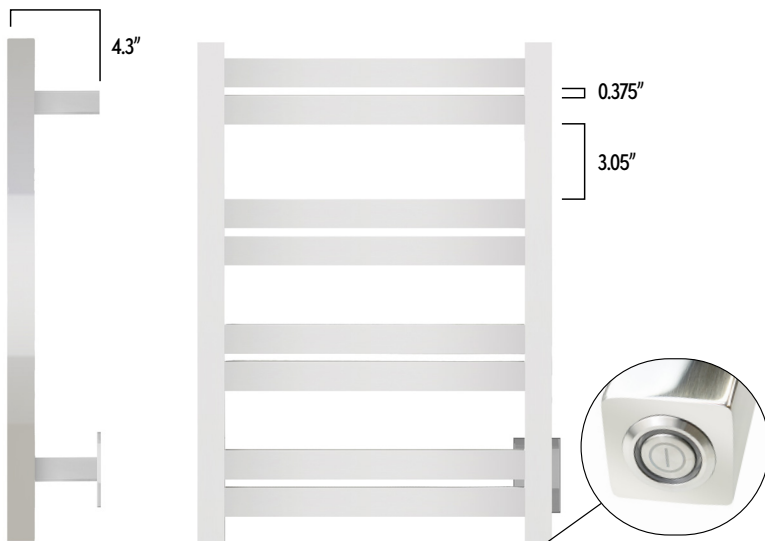

The 8 flat, heated bars of this wall-mounted model help the Maple put out an impressive 358 BTUs per hour. Compared to traditional heated towel rack bars that are square or round in cross-section, the flat bars of the Maple provide more surface area contact for expedient heating of your towels and bathrobes. The design also incorporates a spacing that allows the top pair of bars to perfectly accommodate hand towels.

Available in:

Polished
Stainless Steel

Matte Black
Stainless Steel

Dimensions
20.4" W x 27.5" H x 4.3" D

Product Information

Model	Finish	MSRP
TWS6-MPL08PH	Polished Stainless Steel	\$499
TWS6-MPL08KH	Matte Black Stainless Steel	\$599

Specifications

Voltage:	120 volts
Watts:	105 watts
Number of Bars:	8
Construction Material:	304-stainless steel (Polished) or 201-stainless steel (Matte Black)
Warranty:	5 years

Features

- ✓ **Variety of Finishes:** The Maple is made out of durable stainless steel and is available in a polished or matte black finish
- ✓ **Hardwired:** Wall-mounted with cord-free design, the Maple hangs beautifully in any bathroom and is hardwired for 120 volts
- ✓ **TempSmart Overheat Protection:** This model comes with built-in TempSmart™ overheat protection to prevent the unit's surface temperature from exceeding 149°F (65°C)
- ✓ **5-Year Warranty:** The Maple is covered by our manufacturer's warranty for peace of mind