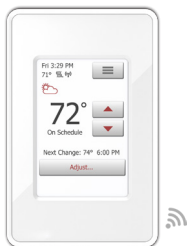

WarmlyYours nInspiration Series of Controls

Sometimes all you need is a little nInspiration to find the best control for your heating system.

1

nSpire Touch WiFi

WiFi Programmable Touchscreen Thermostat (UWG4-4999)

- ✓ Control via Phone/Web
- ✓ 3.5" Color Touchscreen
- ✓ 7-day Programmable
- ✓ Energy Log
- ✓ Setup Wizard
- ✓ QR Code Support
- ✓ Child Lock
- ✓ Floor Sensor Compatibility (10kΩ, 12kΩ, custom)

\$275 MSRP

- ✓ 3.5" Color Touchscreen
- ✓ 7-day Programmable
- ✓ Energy Log
- ✓ Setup Wizard
- ✓ QR Code Support
- ✓ Child Lock
- ✓ Floor Sensor Compatibility (10kΩ, 12kΩ, custom)
- ✓ Available in white and black