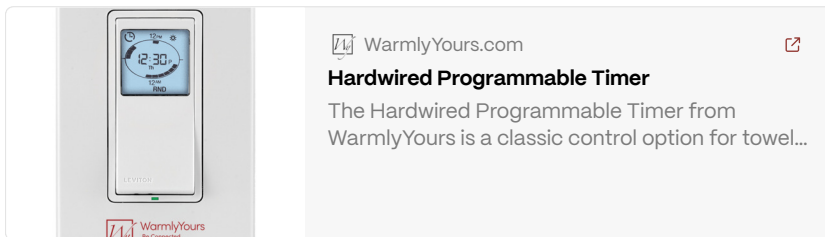

WarmlyYours.com
Hardwired Programmable Timer
The Hardwired Programmable Timer from WarmlyYours is a classic control option for towel...

Scheduled daily heating. Program up to 50 on/off events on a 7-day schedule with a backlit LCD display.

GK16-30090-0002 | $89