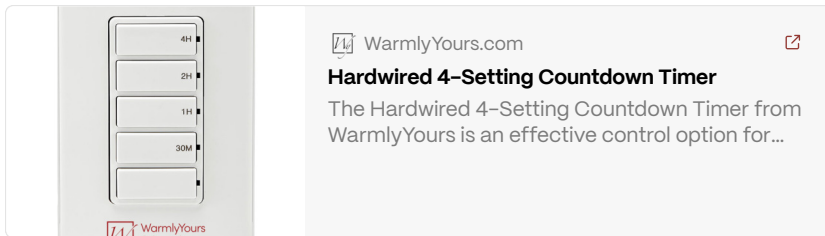

CONTROL OPTIONS

SMART HEATING

Towel Warmer Control Options

Enhance your daily ritual with effortless control over your towel warmer. Whether you prefer the simplicity of a manual switch or the sophistication of smart home integration, our range of control options ensures your towels are perfectly warm, exactly when you need them.

WarmlyYours.com
Hardwired 4-Setting Countdown Timer
The Hardwired 4-Setting Countdown Timer from WarmlyYours is an effective control option for...

Simple timer, no programming. Select one of four preset countdown durations (30 min, 1 hr, 2 hr, 4 hr) — the warmer shuts off automatically.

GK16-30090-0006 | $69