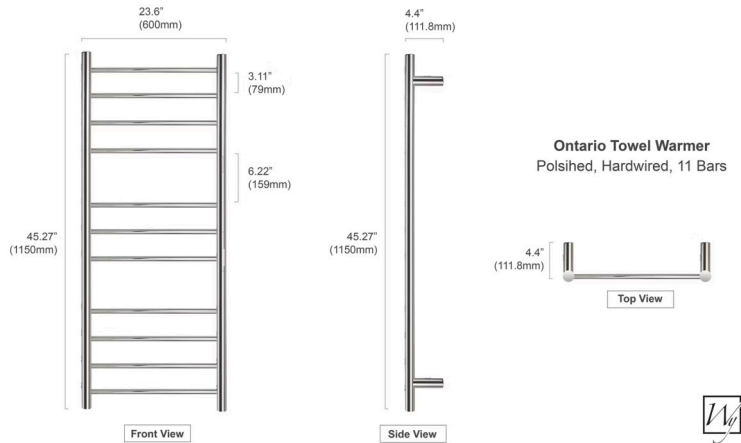

PRODUCT SPECIFICATIONS

Product Specifications

Explore the engineering behind the Ontario XL's grand, 11-bar design. From its high-performance heating capacity to its precise vertical dimensions, these specifications ensure a perfect fit and seamless integration into your luxury space.

SKU	TWS4-ONT11PH
MSRP (USD)	$405.00
Connection	Hardwired Only (120 VAC)
Material	Premium 304-Grade Stainless Steel
Finish	Polished Stainless Steel
Voltage	120 Volts
Watts / Amps	185 W / 1.54 A
Resistance	77.84 Ohm
Heat Output	631 BTU/hr
Bar Shape / Count	Round / 11 Bars (Arranged in 3 groups: 4, 3, and 4)
Weight	13.0 lbs / 5.9 kg (Base)
Dimensions	23.6" W × 45.27" H × 4.4" D (60.0 cm × 115.0 cm × 11.2 cm)
Ingress Protection	IP55
Listing	cULus Listed
Warranty	5-Year Limited Warranty