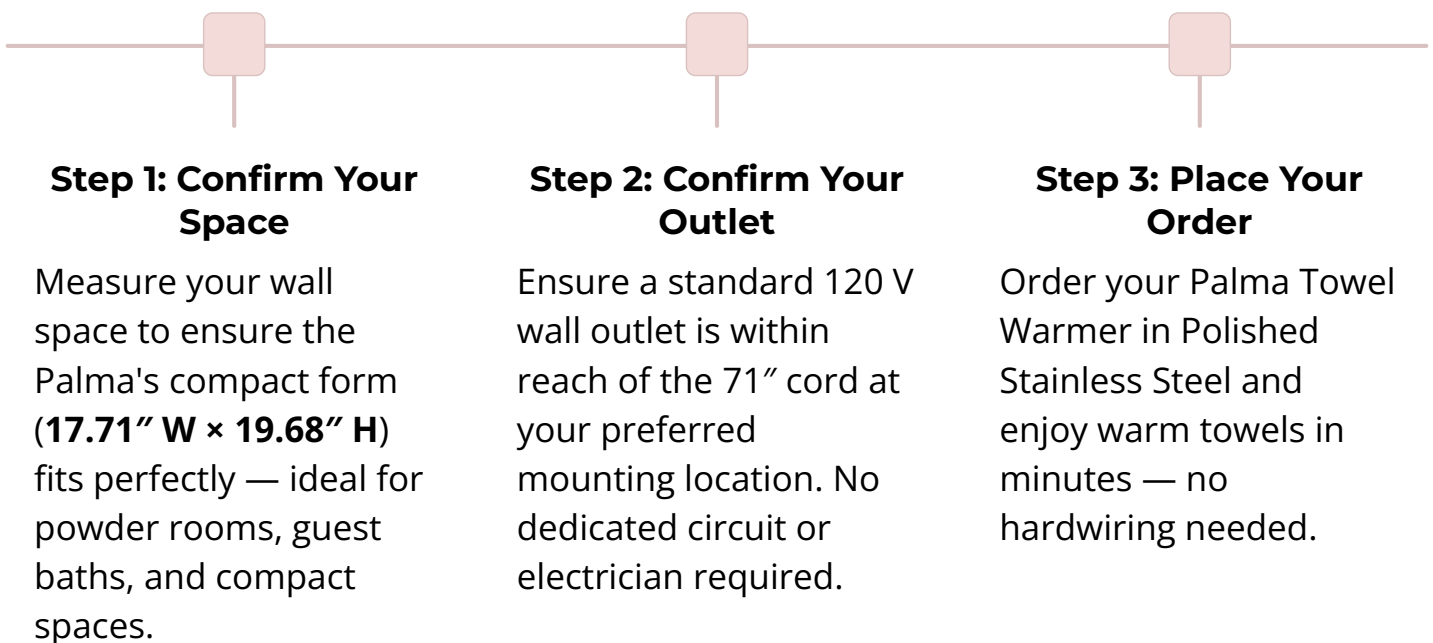

## Switch On

Flip the integrated on/off switch and enjoy spa-quality warmth — in minutes, in any bathroom.

## Hang & Plug In

Mount the Palma onto the brackets, then plug the 71" cord into any standard 120 V outlet.

[View Installation Manual](#)

ORDER INFORMATION

## How to Order — It's Easy!

**Confirm your wall space and outlet, then place your order — because the Palma is plug-in, there's no electrician to schedule or hardwiring to plan.** The Palma is available in Polished Stainless Steel with a simple plug-in connection for instant, effortless installation.