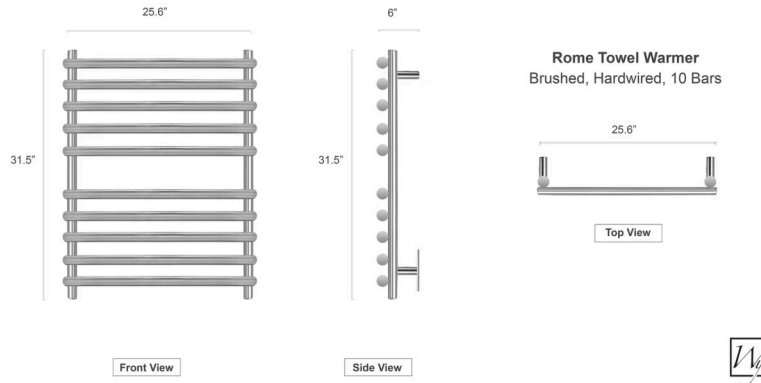

PRODUCT SPECIFICATIONS

Product Specifications

Explore the engineering behind the Rome's bold, 10-bar design. From its high-output heating capacity to its precise dimensions, these specifications ensure a perfect fit and seamless integration into your luxury space.

SKU	<u>TWS7-ROM10BH</u>
MSRP (USD)	$460.00
Connection	Hardwired Only (120 VAC)
Material	Premium 304-Grade Stainless Steel
Finish	Brushed Stainless Steel
Voltage	120 Volts
Watts / Amps	240 W / 2.0 A
Resistance	60 Ohm
Heat Output	819 BTU/hr
Bar Shape / Count	Round / 10 Bars (Arranged in 2 groups of 5)
Weight	18.4 lbs / 8,346 g (Base)
Dimensions	25.6" W × 31.5" H × 6.0" D (65.0 cm × 80.0 cm × 15.2 cm)
Ingress Protection	IP55
Listing	cULus Listed
Warranty	5-Year Limited Warranty