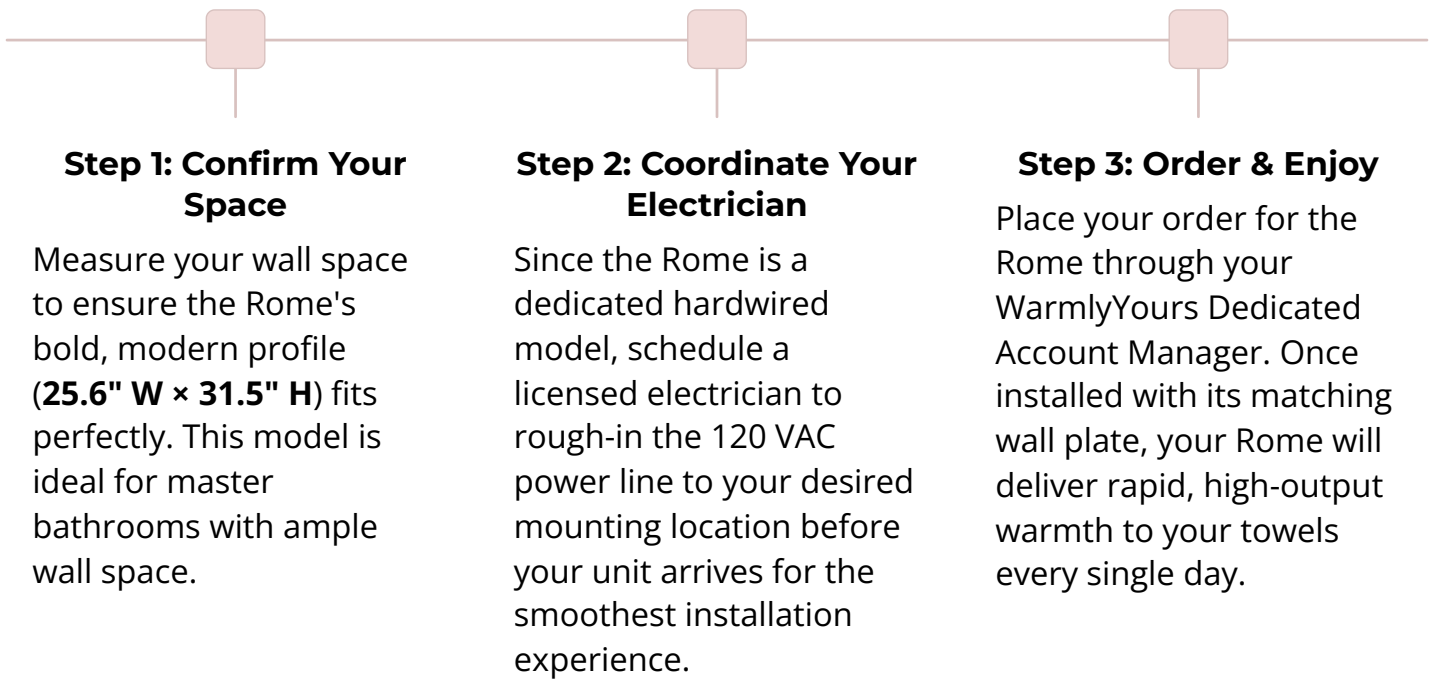

ORDER INFORMATION

How to Order — It's Easy!

Confirm your wall space and prepare your electrical layout — we'll help you bring the bold Rome into your home! The Rome is available in brushed stainless steel with a dedicated hardwired connection for a flawless, architectural look.

INSTALLER NOTE: This unit requires a standard single-gang electrical junction box at the mounting leg location. Please refer to the installation manual for exact rough-in dimensions before closing the drywall.

Questions about whether the Rome is the right fit for your project? Contact us — we're happy to help you choose the perfect towel warmer for your bathroom.

[Contact Us](#)