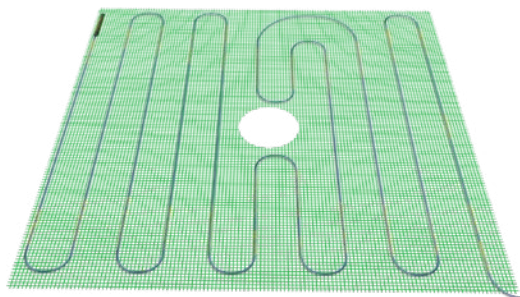

120V TempZone™ SHOWER BENCH Mats (TWIN)

For Tile, Stone and engineered hardwood floor warming applications

ITEM #	WIDTH	LENGTH	SQ. FT	WATTAGE	AMPERAGE	MSRP
TRT120-1.0x2.7	11.5"	32"	2.6	39	0.33	$81.00
TRT120-1.3x2.7	16.0"	32"	3.6	54	0.45	$101.00

120V TempZone™ SHOWER FLOOR Mats (TWIN)

For Tile, Stone and engineered hardwood floor warming applications

ITEM #	WIDTH	LENGTH	SQ. FT	WATTAGE	AMPERAGE	MSRP
TRT120-2.7x2.7	32"	32"	7.1	107	0.89	$135.00
TRT120-2.7x5.0	32"	60"	13.3	200	1.67	$226.00
TRT120-4.0x4.0	48"	48"	16.0	240	2.00	$256.00