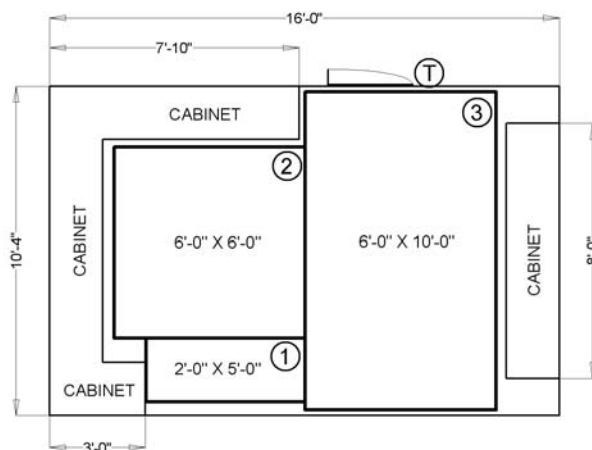

For carpet & floating floor applications

To receive your FREE installation plan & quote, fax or e-mail your plan