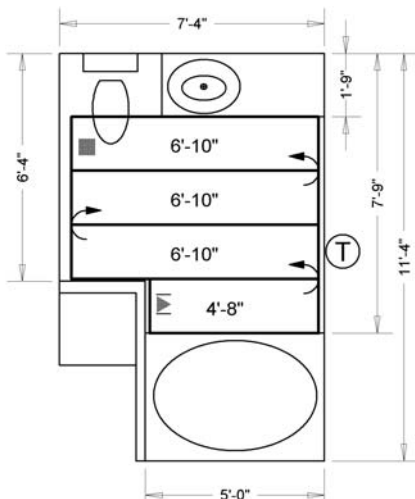

Cross Section of Asphalt Slab

**Typical Heater Cable Layout for
24" Wide Tire Track Coverage**

Indoor Radiant Floor Warming (any type of floor) with Tempzone (Tile) and Environ II (Carpet & Laminate Wood)