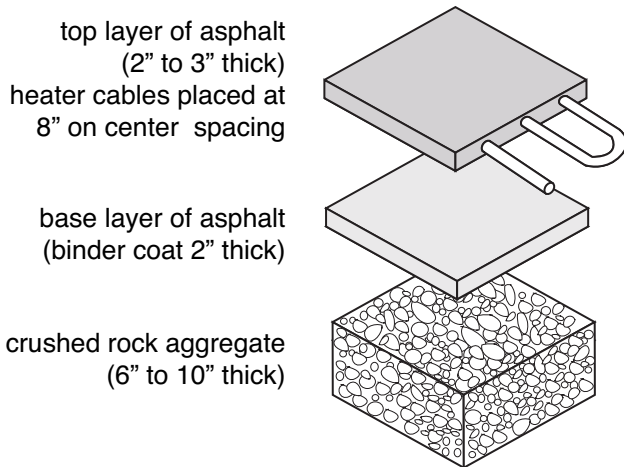

Cross Section of Asphalt Slab

**Typical Heater Cable Layout for
24" Wide Tire Track Coverage**

Indoor Radiant Floor Warming (any type of floor) with Tempzone (Tile) and Environ II (Carpet & Laminate Wood)