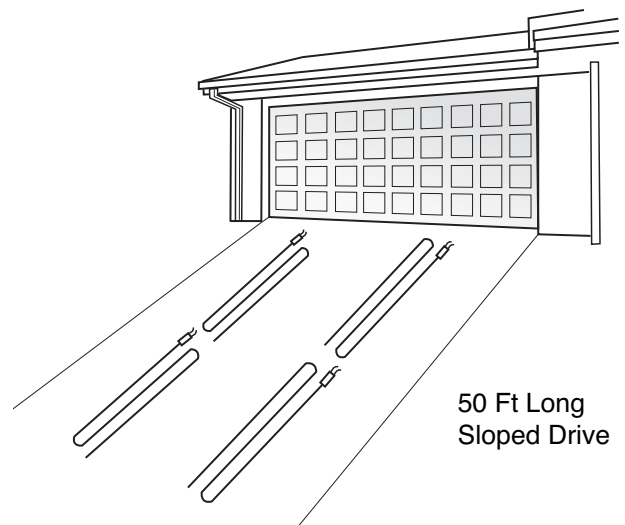

Cross Section of Asphalt Slab

**Typical Heater Cable Layout for
24" Wide Tire Track Coverage**

Indoor Radiant Floor Warming (any type of floor) with Tempzone (Tile) and Environ II (Carpet & Laminate Wood)