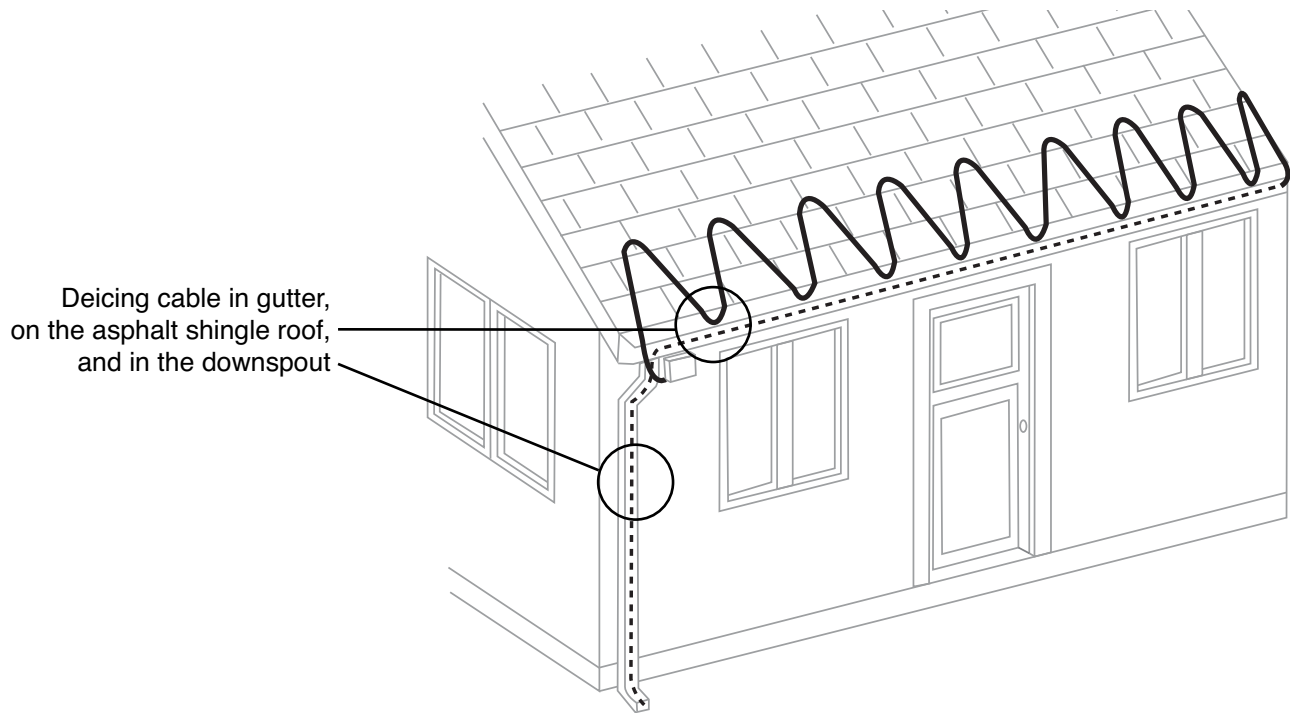

Cross Section of Asphalt Slab

**Typical Heater Cable Layout for
24" Wide Tire Track Coverage**

Indoor Radiant Floor Warming (any type of floor) with Tempzone (Tile) and Environ II (Carpet & Laminate Wood)

For tile & stone applications

For carpet & floating floor applications

To receive your FREE installation plan & quote, fax or e-mail your plan

Residential - Commercial - Industrial

Roof, Gutter and Downspout Deicing (any roof type) with Self-Regulating or Mineral Insulated Cables