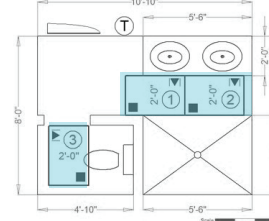

TempZone™ Easy Mats

Targeted Heat Coverage
for Small Areas

- ✓ UL/CUL Listed
- ✓ 25-Year Warranty
- ✓ 1/8" super-thin mat
- ✓ 15 watts per sq. ft.
- ✓ 120 volts

Example Project

\$288 MSRP

- ✓ 40-square-foot area
- ✓ 45% coverage
- ✓ 270 watts, 120 volts
- ✓ 11 cents per day
10 cents KWh/8 hours