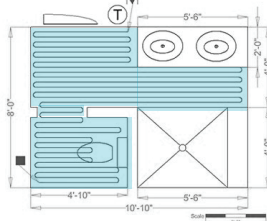

Example Project

$440 MSRP

- ✓ 40-square-foot area
- ✓ 94% coverage
- ✓ 450 watts, 120 volts
- ✓ 19 cents per day
  10 cents KWh/8 hours

TempZone™ Flex Rolls

Cut-and-Turn Installation
for Maximum Flexibility

- ✓ UL/CUL Listed
- ✓ 25-Year Warranty
- ✓ 1/8" super-thin mat
- ✓ 15 watts per sq. ft.
- ✓ 120-240 volts