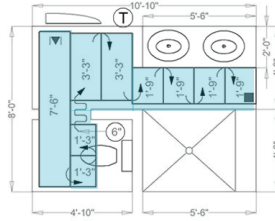

Example Project

$432 MSRP

- ✓ 40-square-foot area
- ✓ 90% coverage
- ✓ 540 watts, 120 volts
- ✓ 21 cents per day
  10 cents KWh/8 hours

TempZone™ Easy Mats

Targeted Heat Coverage
for Small Areas

- ✓ UL/CUL Listed
- ✓ 25-Year Warranty
- ✓ 1/8" super-thin mat
- ✓ 15 watts per sq. ft.
- ✓ 120 volts