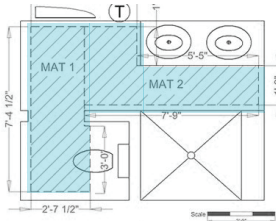

TempZone™ Custom Mats

Custom-Fit Coverage
No Cuts, No Turns

- ✓ ETL Listed
- ✓ 25-Year Warranty
- ✓ 1/8" super-thin mat
- ✓ 12-15 watts per sq. ft.
- ✓ 120, 208, 240 volts

Example Project

\$558 MSRP

- ✓ 40-square-foot area
- ✓ 100% coverage
- ✓ 420 watts, 120 volts
- ✓ 17 cents per day
10 cents KWh/8 hours