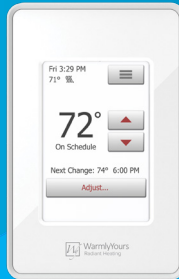

nSpire Touch