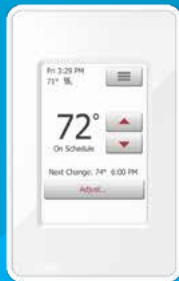

TempZone Custom Mat

Controls

nSpire Touch Wifi

nSpire Touch

nHance

nTrust

TempZone™ Custom Mat

- Full coverage for any size space, such as bathrooms, kitchens, living rooms, or basements
- Easiest installation, no cut & turns required
- Customized, perfect fit for your specific room design
- 12-15 watts per sq. ft., 1/8" thick
- ETL listed, GFCI protected
- Backed by WarmlyYours No-Nonsense™ 25-Year Warranty

WarmlyYours TempZone™ Custom Mat was created for optimal fit underneath tile, stone, or hardwood floor coverings. Designed perfectly for any shaped room, our custom-fit mats are made to follow curves and angles with ease. Custom Mats allow for faster, simpler installations, and arrive in one custom-made mat so there's no need to cut or turn this mat, but simply unroll it and lay it onto the subfloor, ready for the thinset and tile, stone, or hardwood. The mats are 12-15 watts/sq. ft., depending on room size, and evenly distribute heat for full-room coverage. The mats feature a layered construction with the heating element sandwiched between two durable layers of fabric. We've made it even easier to add floor warming to any room in your home.