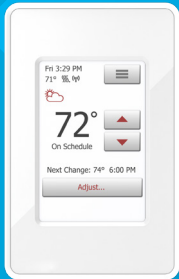

nSpire Touch Wifi