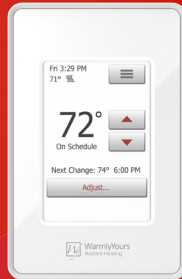

nSpire Touch