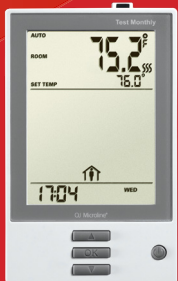

Controls

nHance

24/7

Installation Support

25 Year Warranty

TempZone™

Easy Mat

- Floor heating for specific larger areas “blanket” coverage, such as a family room or bedroom
- No-cut one piece, rectangular mat
- 120 Volt
- 15 watts per sq. ft., 1/8” thick
- cULus listed, GFCI protected
- Backed by WarmlyYours No-Nonsense™ 25-Year Warranty

Purposed to heat specific areas of a room with a “no-cut” one-piece square or rectangular mat design, the TempZone™ Easy Mat (15-watts/sq. ft.) is made precisely to fit areas with fixed dimensions, whether a large bathroom, or small room for specific heating coverage. We’ve made the installation as simple as possible. No need to Cut & Fit this mat, but simply unroll it and lay it onto the subfloor, ready for the thinset and add the floor covering – tile, stone, or hardwood. We’ve made it even easier to add floor warming to any room in your home.

The WarmlyYours Advantage

- Nearly 20 years in the radiant heating business
- 99.4% of our customers report complete satisfaction with our service
- 97% of our customers report complete confidence in our product quality

Industry Leading Design Options

- Free SmartPlan™
- Free Online Project Planner

Signature Services

- Lifetime Technical Support
- Unbeatable No Nonsense™ Warranties (cover ALL parts/labor)
- Same Day Shipping
- No Restocking Fees