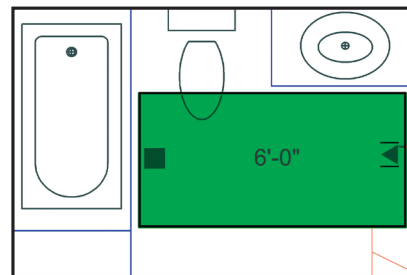

Easy Mat Installation Design