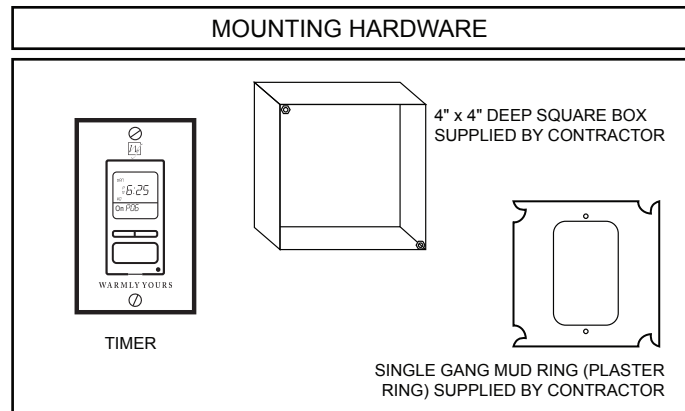

FOR ELECTRICIAN

ELECTRICAL ROUGH-IN

FROM POWER SOURCE 120V

ENSURE THE SYSTEM IS GROUNDED