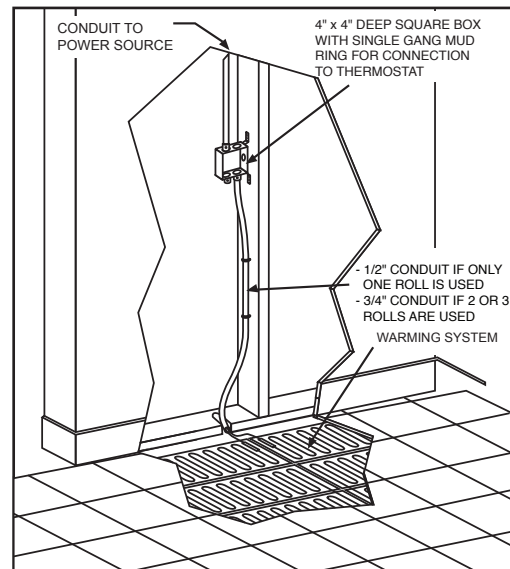

FOR ELECTRICIAN

ELECTRICAL ROUGH-IN

FROM POWER SOURCE 120V

ENSURE THE SYSTEM IS GROUNDED