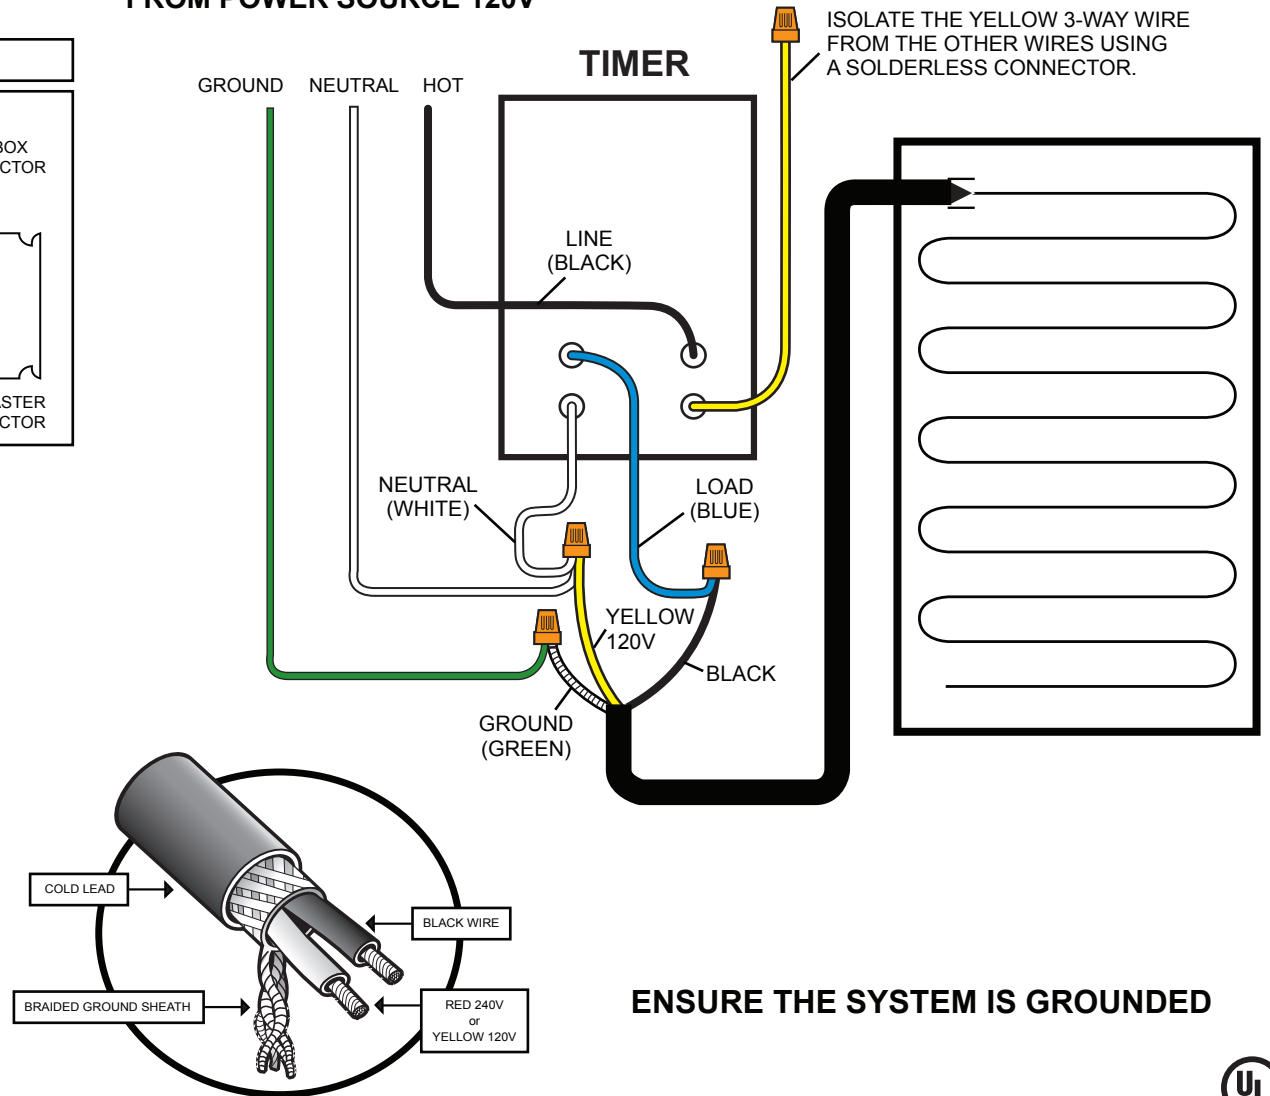

FOR ELECTRICIAN

ELECTRICAL ROUGH-IN

FROM POWER SOURCE 120V

ENSURE THE SYSTEM IS GROUNDED