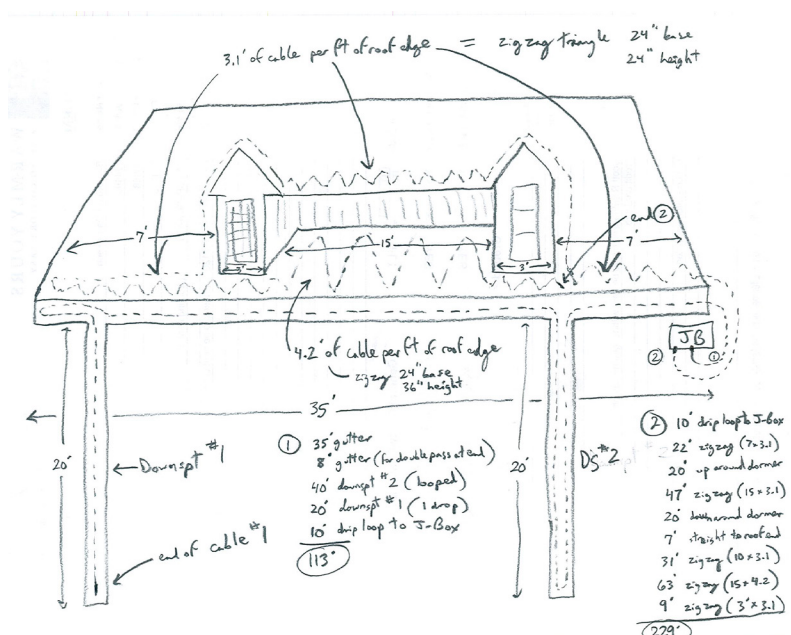

Roof & Gutter Deicing Sketch Installation Planning

About WarmlyYours Radiant Heating Inc.

Trusted Experience • Steadfast Innovation

With trusted industry experience, 12+ years of business, WarmlyYours, located in USA and Canada, offers the industry's most innovative energy-efficient and maintenance-free electric radiant heating solutions for virtually any flooring surface and radiant heat solutions for any room. We offer the hottest floor-heating mat on the market, with a fully heated mat that utilizes a full 15-watt per square foot.

We're More than Floor Heating...

The only company to feature a full collection of radiant products, from our core product - floor heating, snow melting, towel warmers, and our newest "Best of Show" KBIS 2011 award-winning product, LAVA infrared glass heating panels, WarmlyYours offers a product that fits you or your client's needs and style.