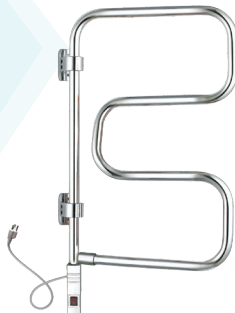

Elements
$149.00 / $229.00 (w/ WeMo)

TW-E4PCP
TW-E4PCP-WS (w/ WeMo Switch)

- Polished Chrome
- Wall mounted
- Plug-in, on/off switch, WeMo Switch (w/ bundle only)
- 16.3" W x 28.5" H x 3.5" D
- 120 Volts / 60 Watts
- 4 bars, holds up to two towels
- Space saver, perfect for smaller bathrooms