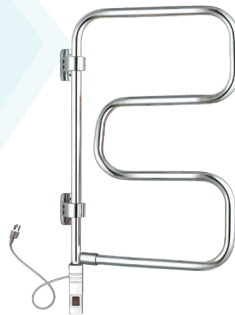

Elements

$179.00 / $269.00 (w/ WeMo)

TW-E4PCP

TW-E4PCP-WS (w/ WeMo Switch)

- Polished Chrome
- Wall mounted
- Plug-in, on/off switch, WeMo Switch (w/ bundle only)
- 16.3" W x 28.5" H x 3.5" D
- 120 Volts / 60 Watts
- 4 bars, holds up to two towels
- Space saver, perfect for smaller bathrooms